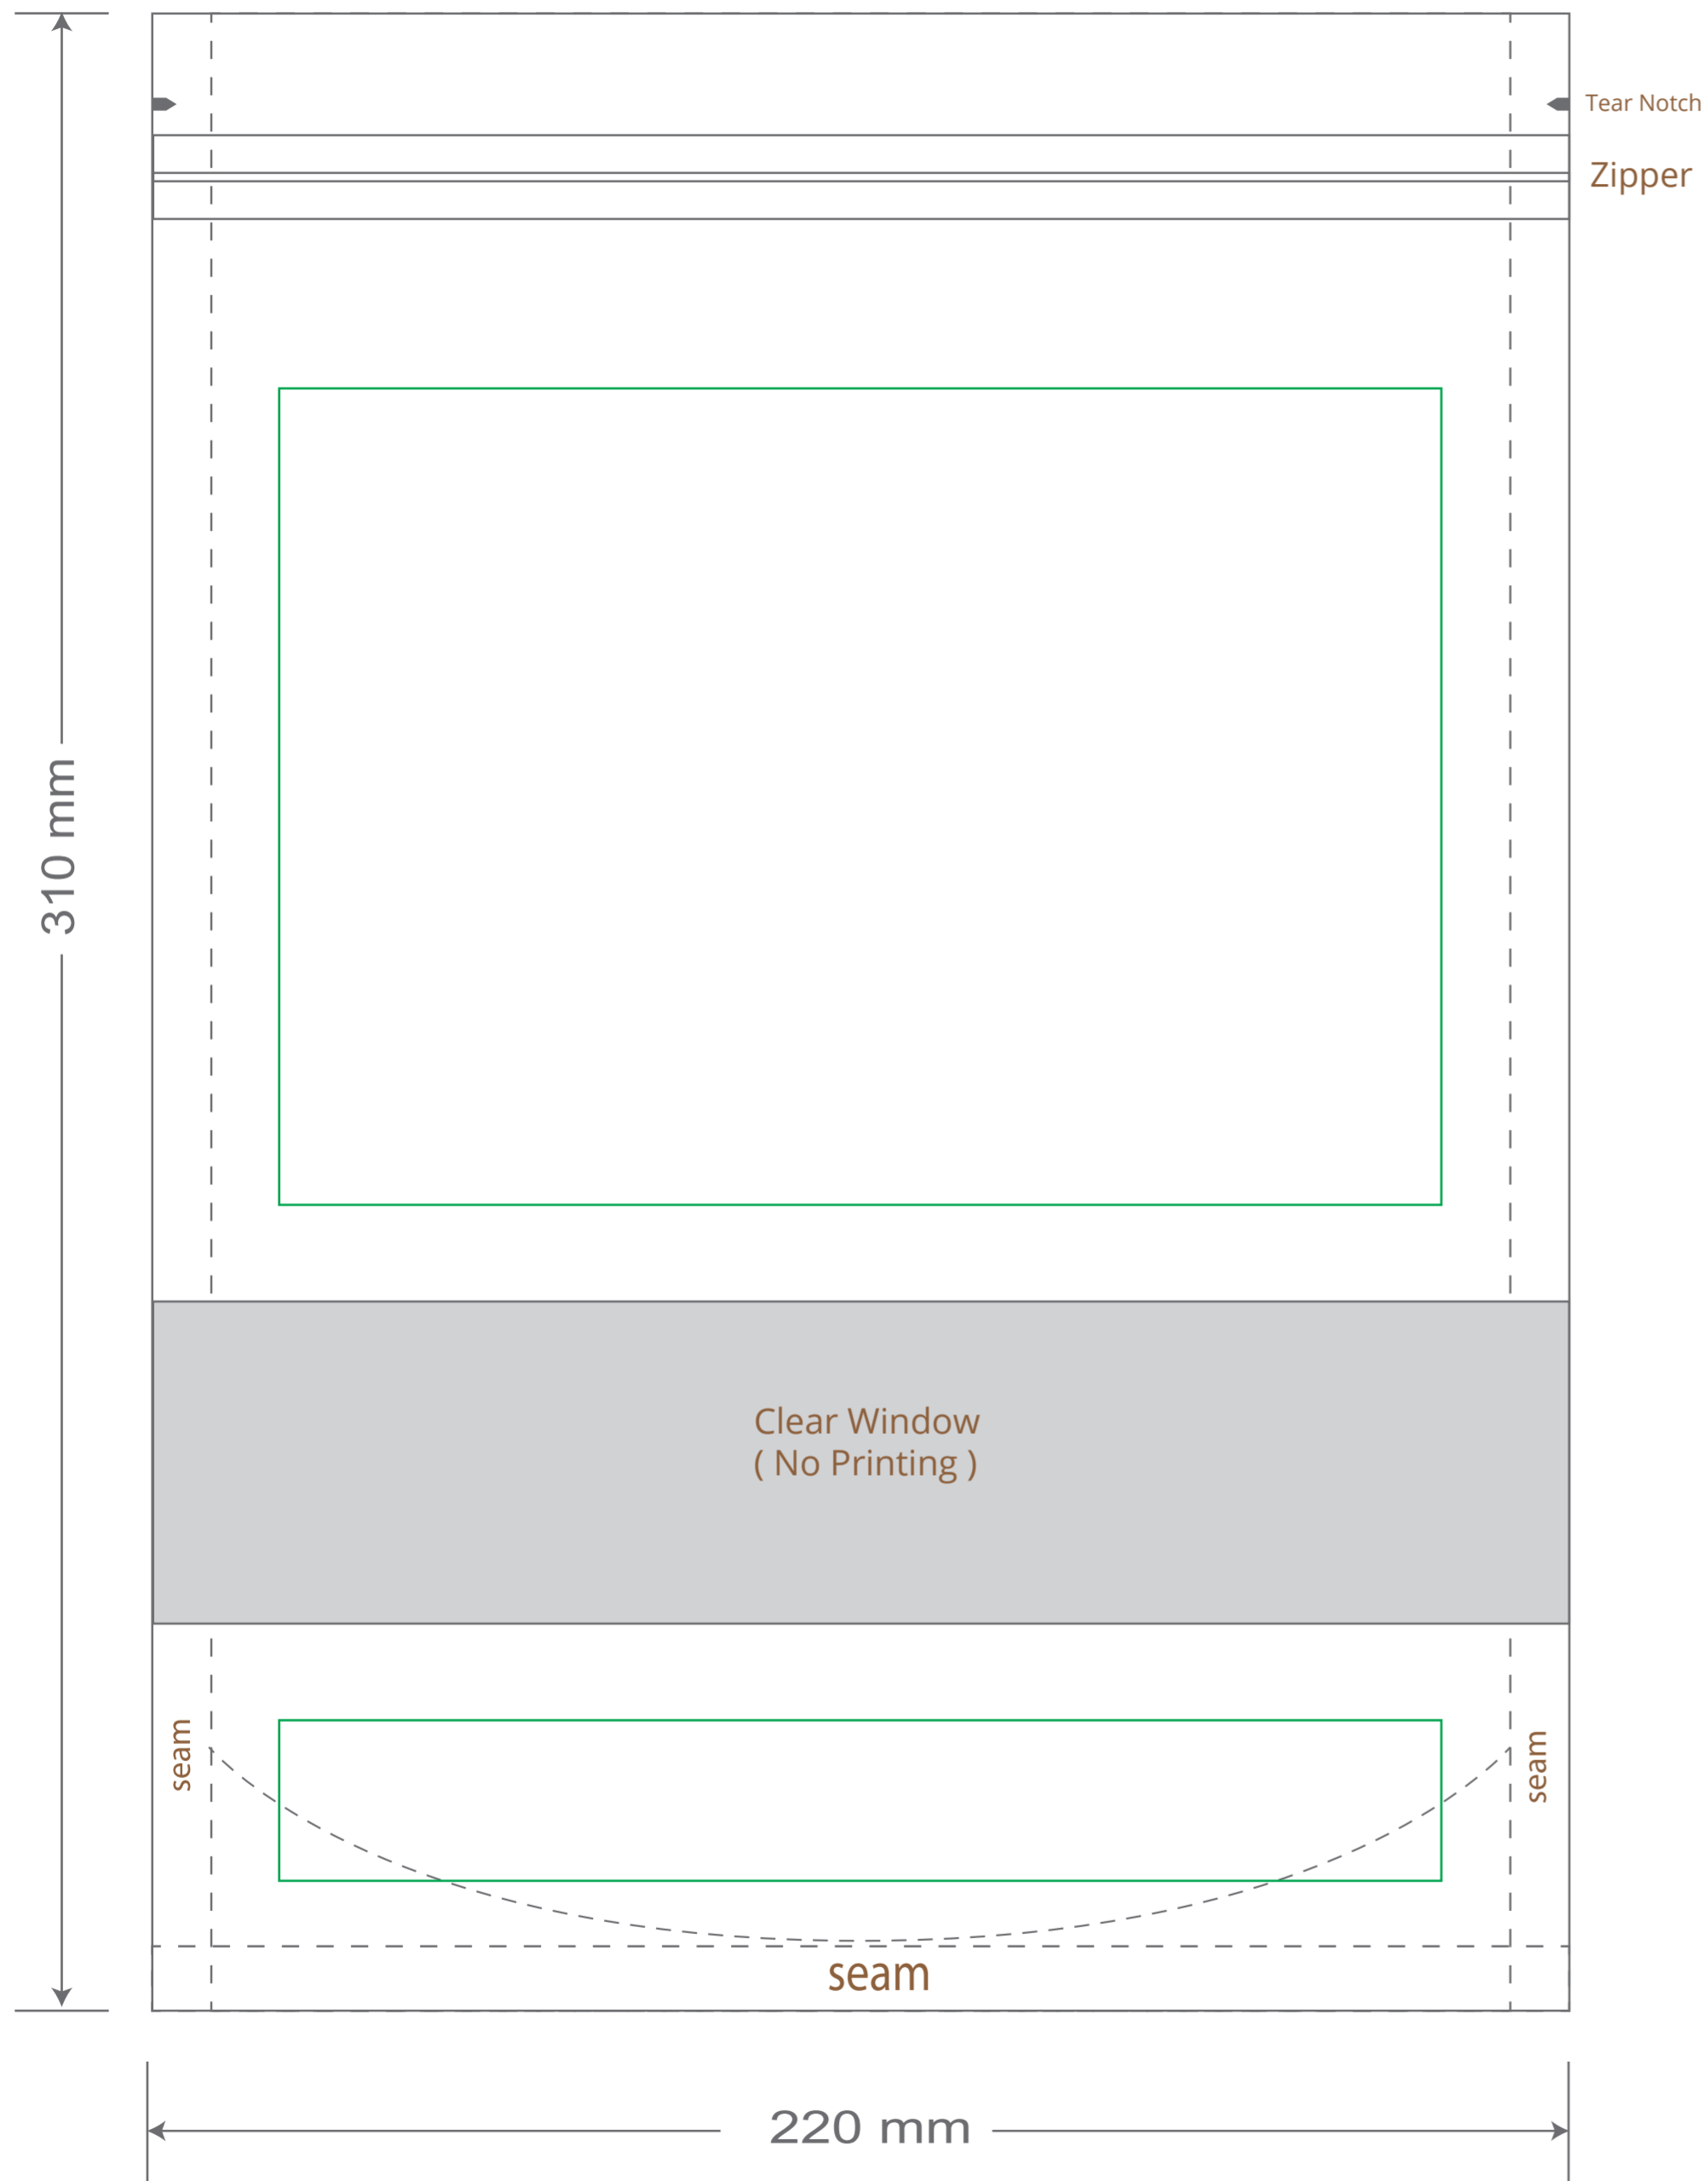

# Front

# Back

Green area is the bag area is the printing area, artwork with at most 2 colors for silkscreen printing.

Note: In Silkscreen printing Text font size must be bigger than 11pt can be clearly printed.