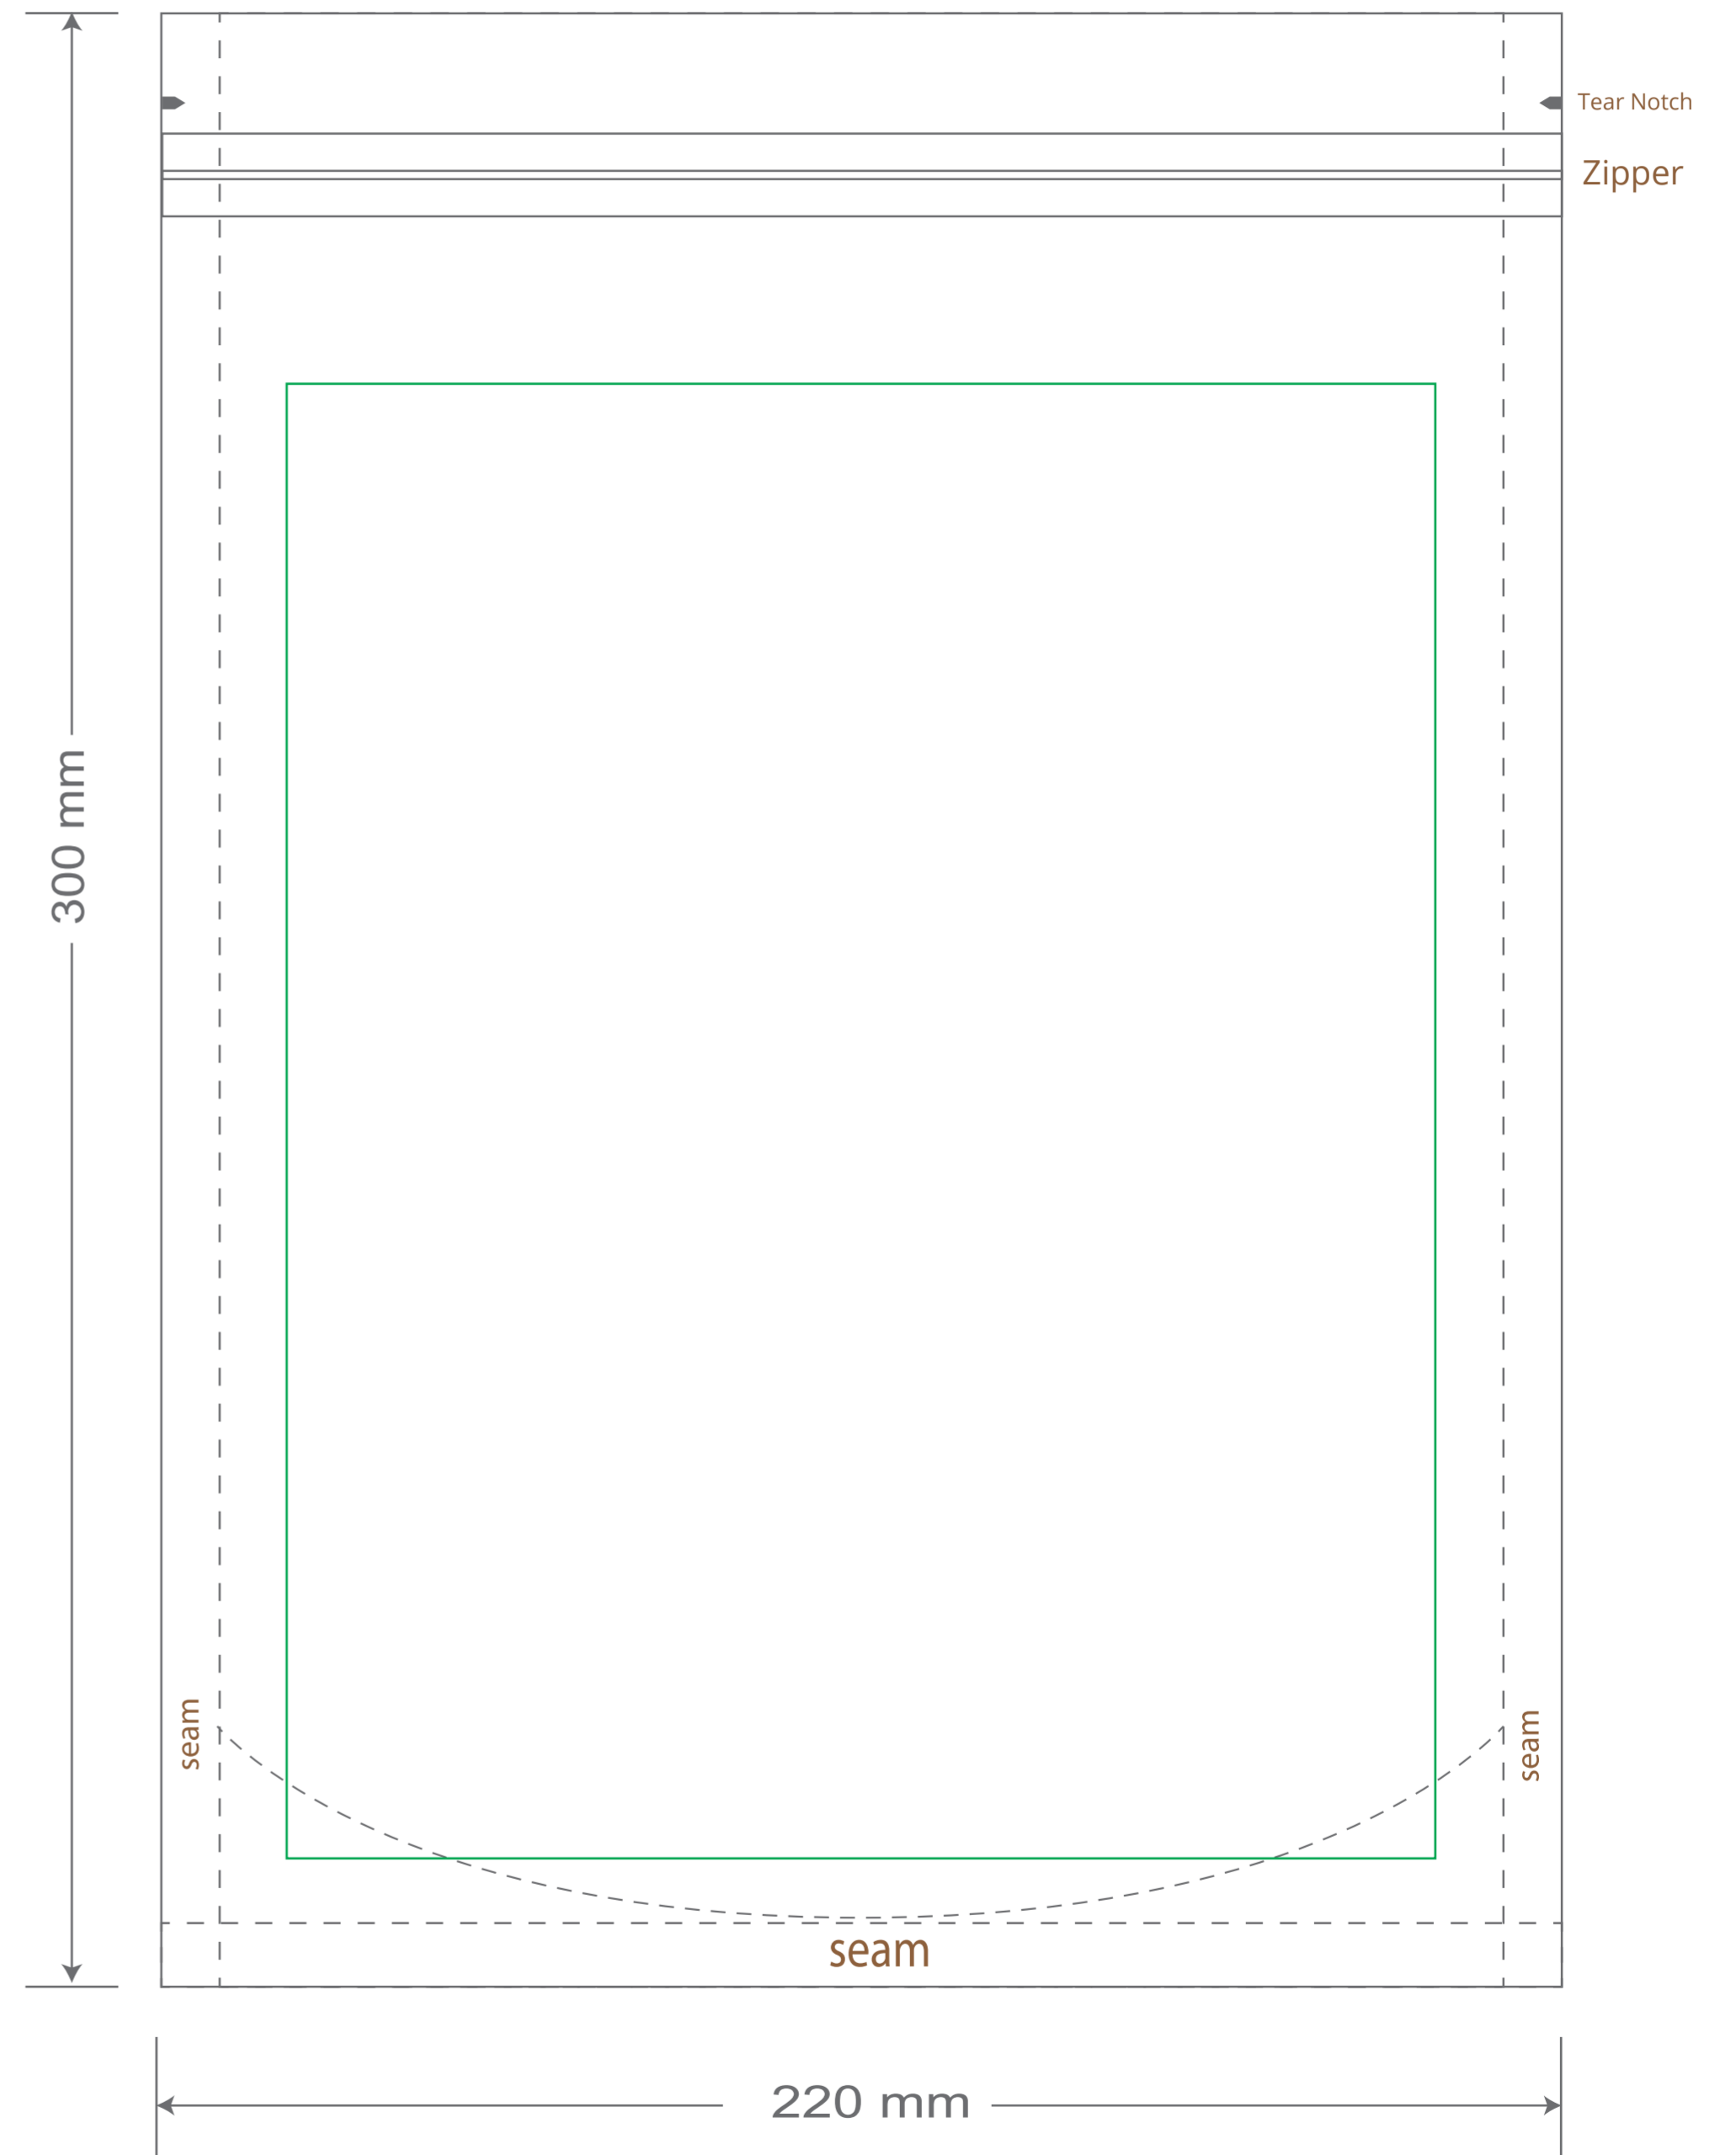

# Front

# Back

Green area is the bag area is the printing area, artwork with at most 2 colors for silkscreen printing.

Note: In Silkscreen printing Text font size must be bigger than 11pt can be clearly printed.