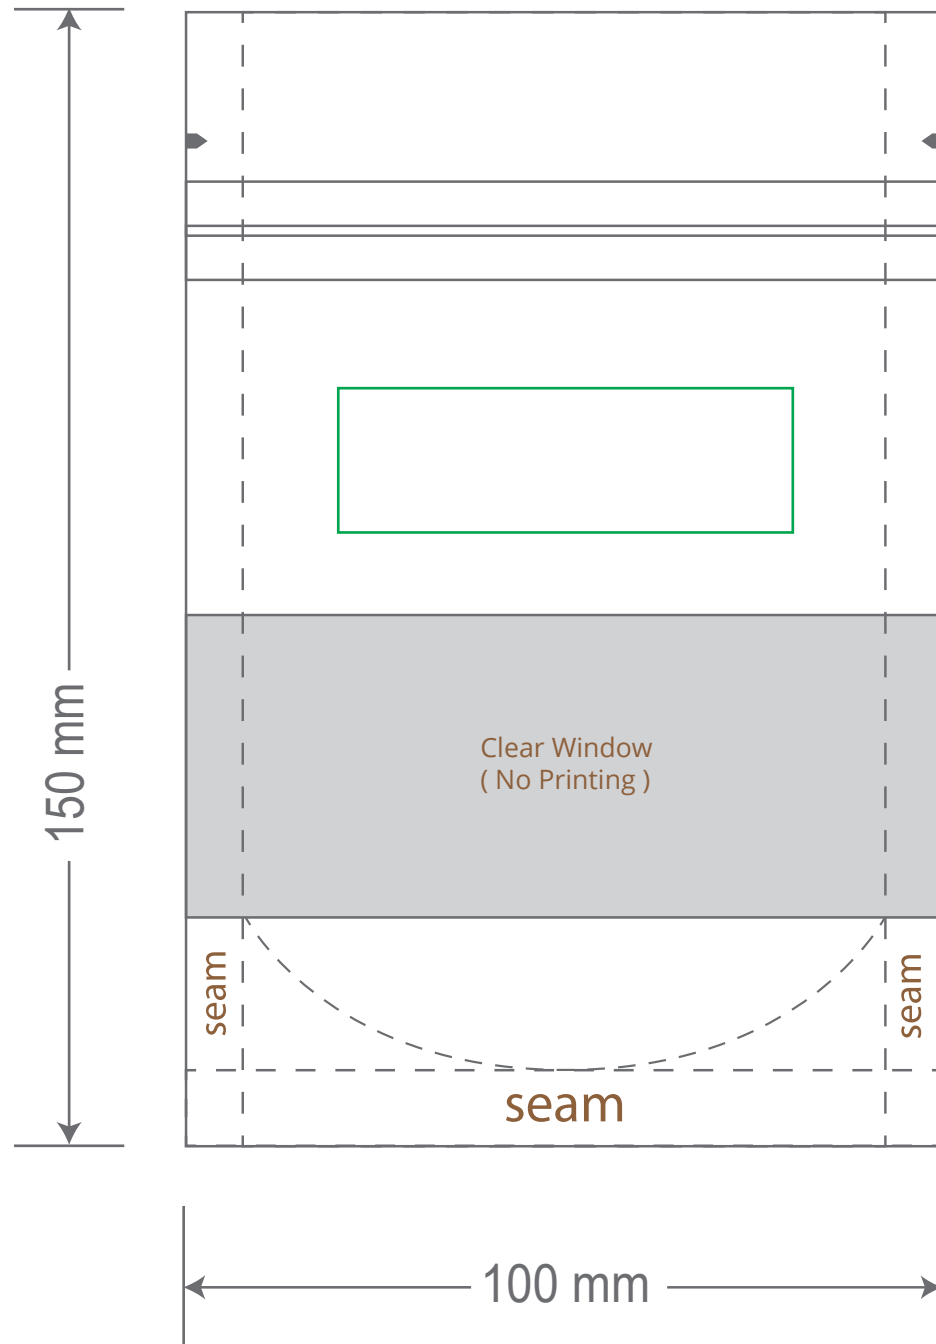

Front

Back

Green area is the bag area is the printing area, artwork with at most 2 colors for silkscreen printing.

Note: In Silkscreen printing Text font size must be bigger than 11pt can be clearly printed.