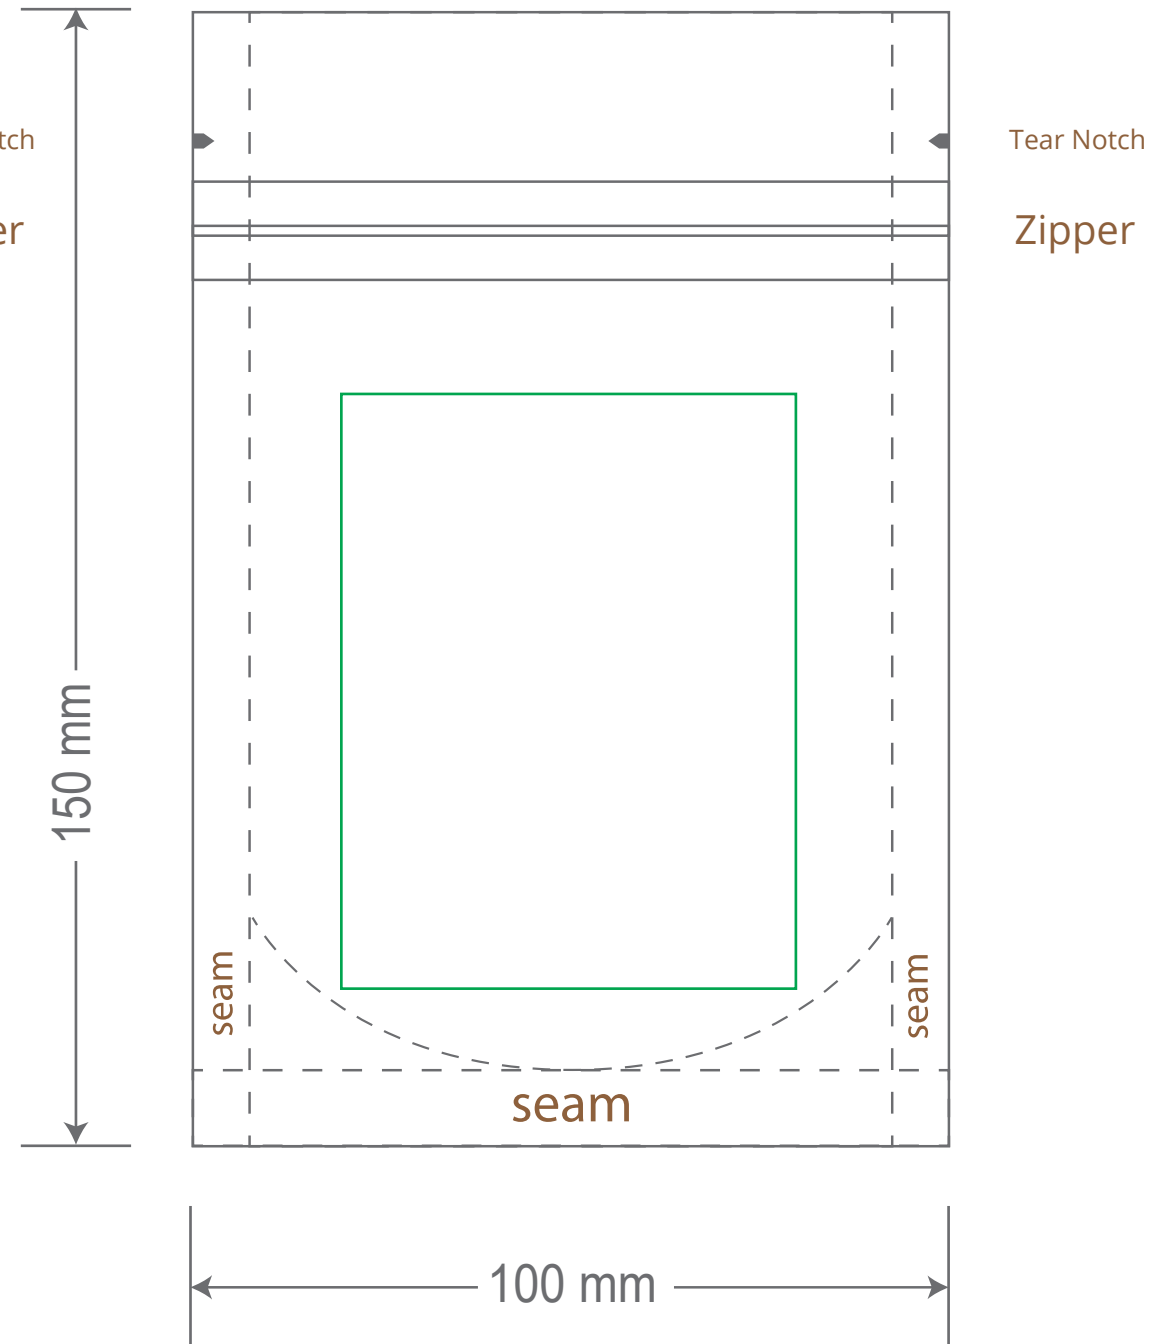

Front

Back

Green area is the bag area is the printing area, artwork with at most 2 colors for silkscreen printing.

Note: In Silkscreen printing Text font size must be bigger than 11pt can be clearly printed.