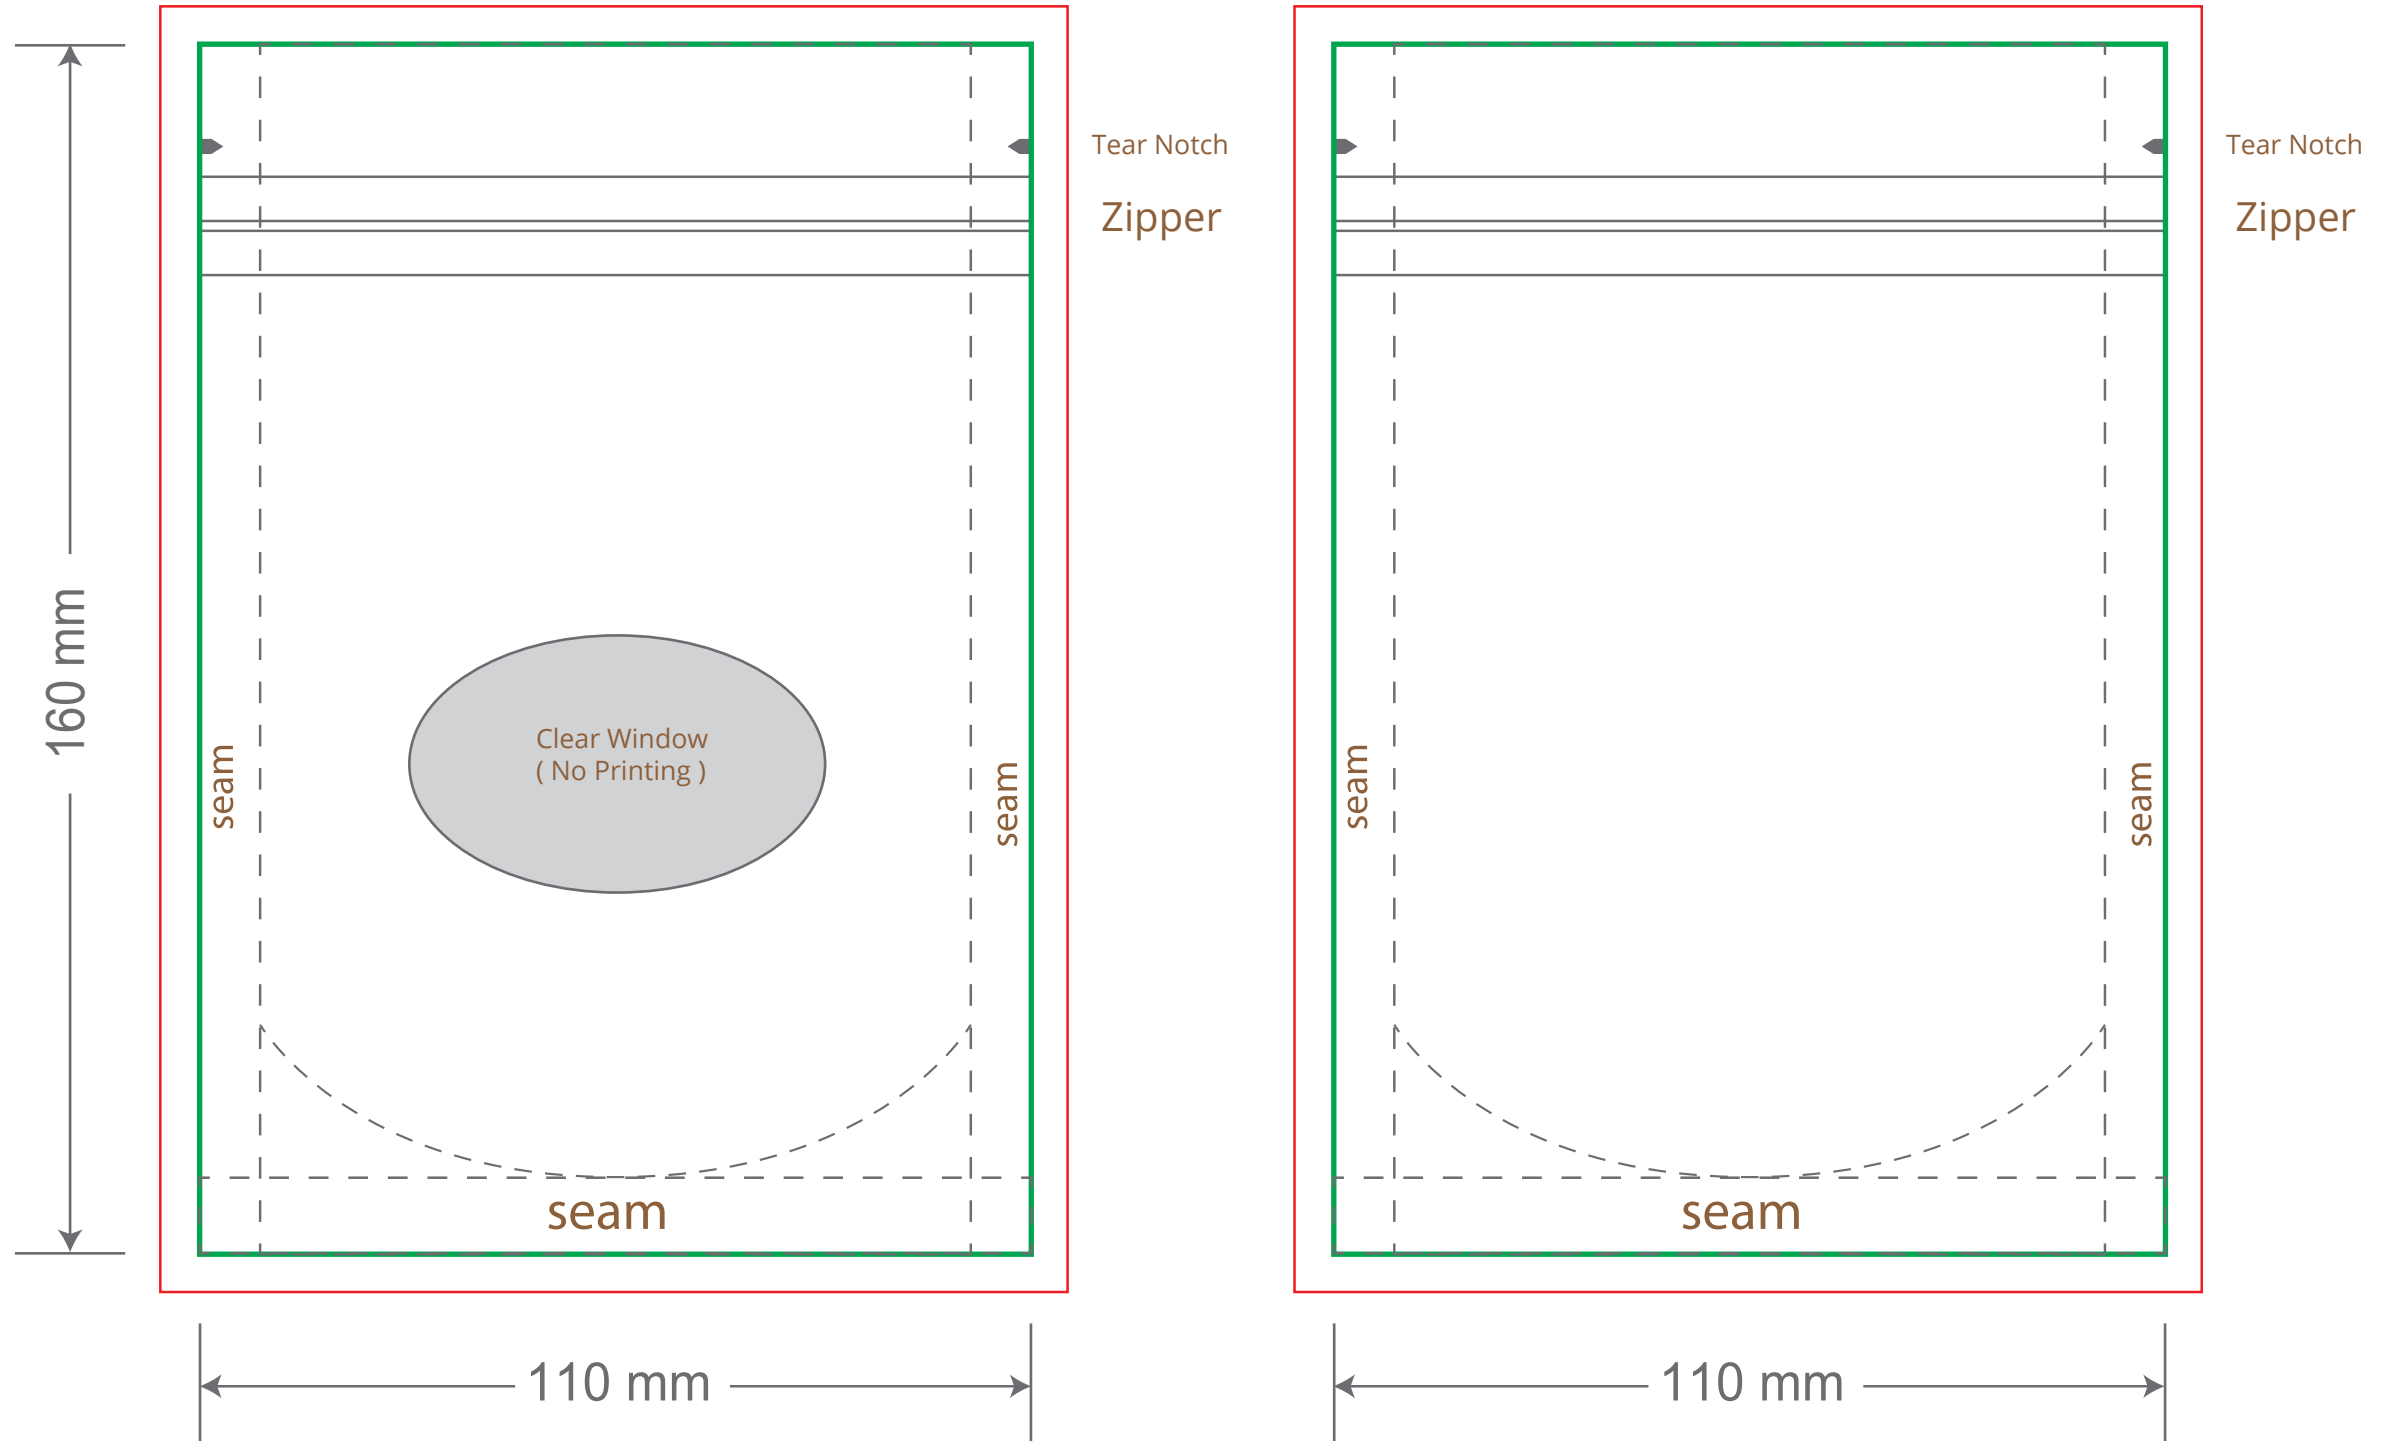

Front

Back

Green area is the bag area can with printing, except the window area.

Red area is the bleed area, please extend your artwork outside the green area within the red area.