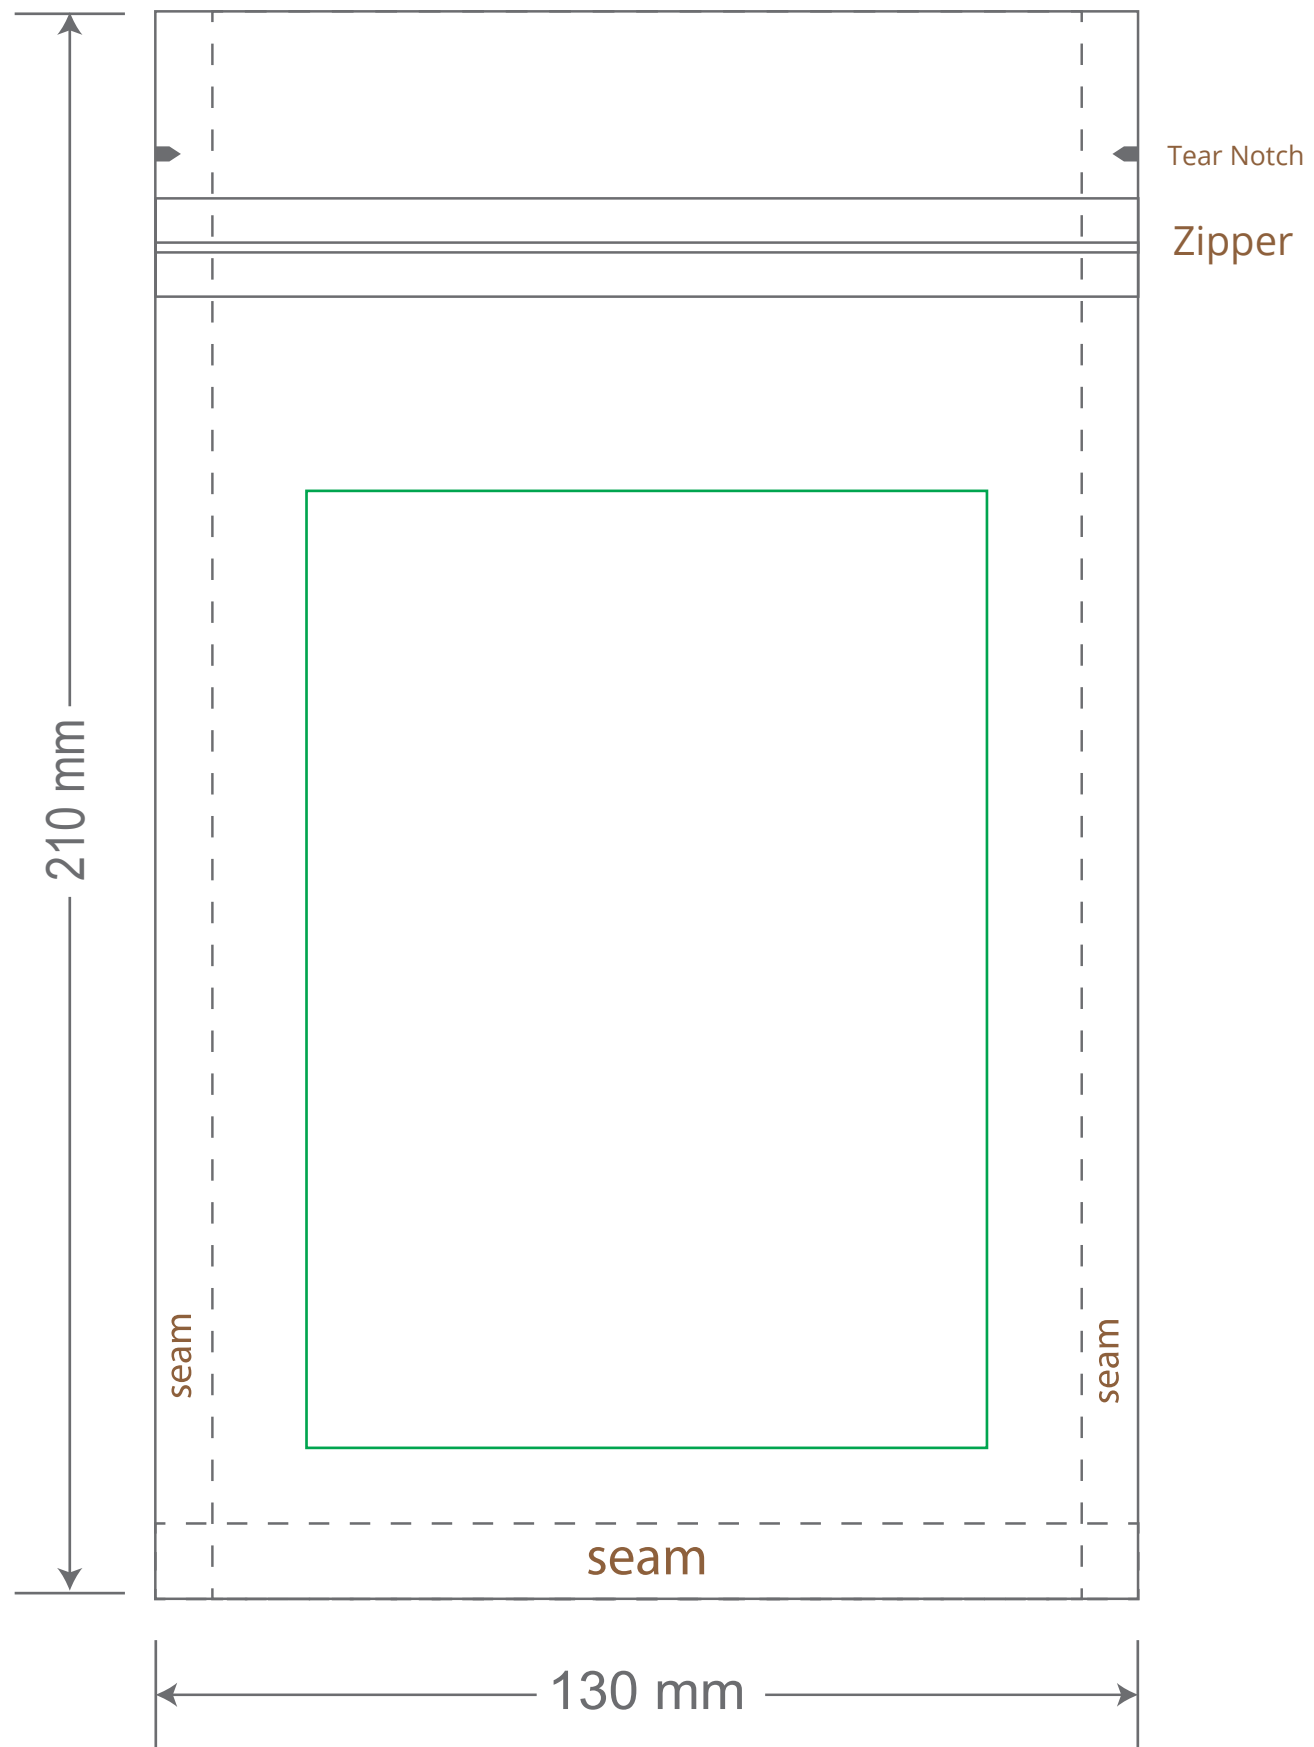

Front

Back

Green area is the bag area is the printing area, artwork with at most 2 colors for silkscreen printing.

Note: In Silkscreen printing Text font size must be bigger than 11pt can be clearly printed.