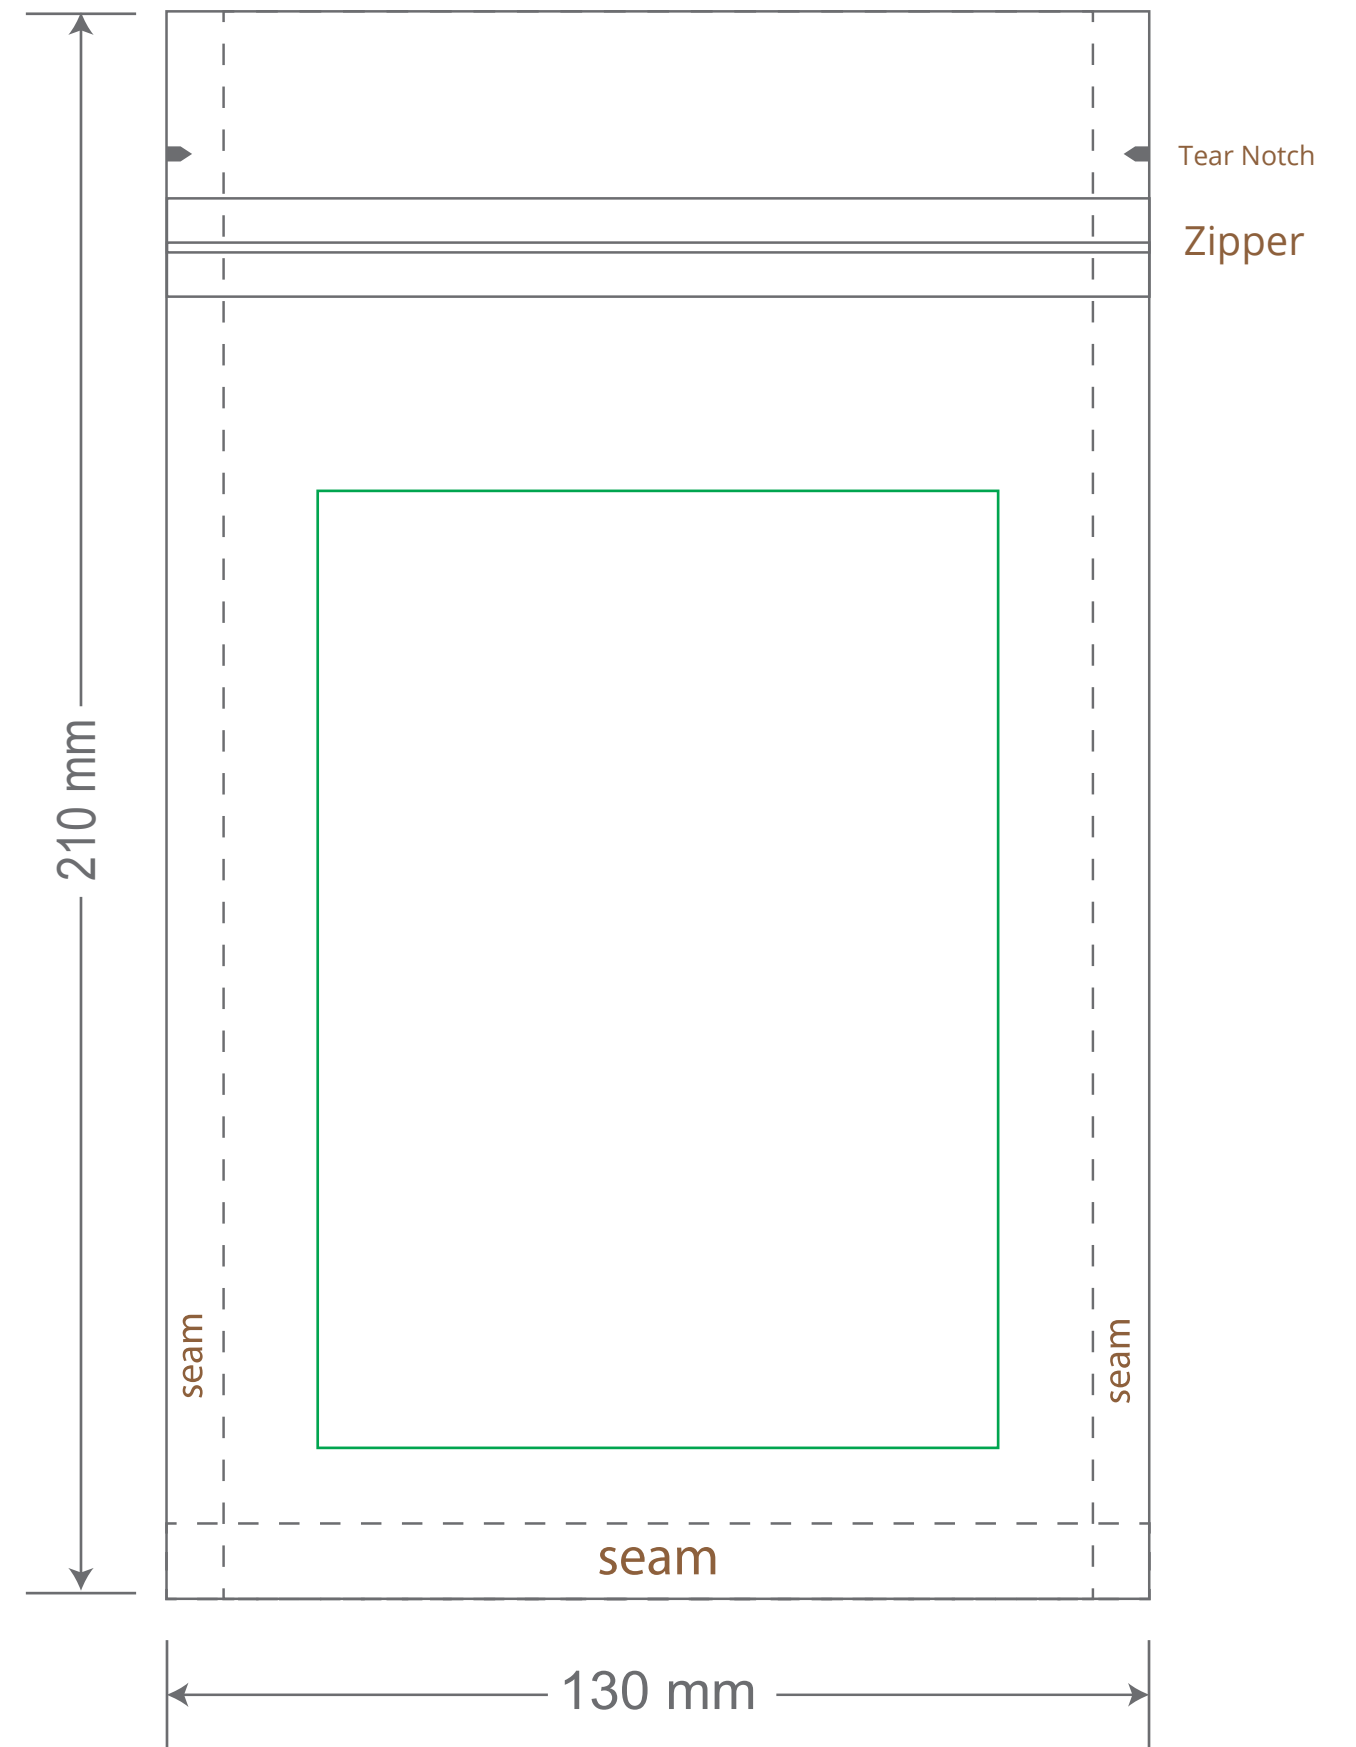

Front

Back

Green area is the bag area is the printing area, artwork with at most 2 colors for silkscreen printing.

Note: In Silkscreen printing Text font size must be bigger than 11pt can be clearly printed.