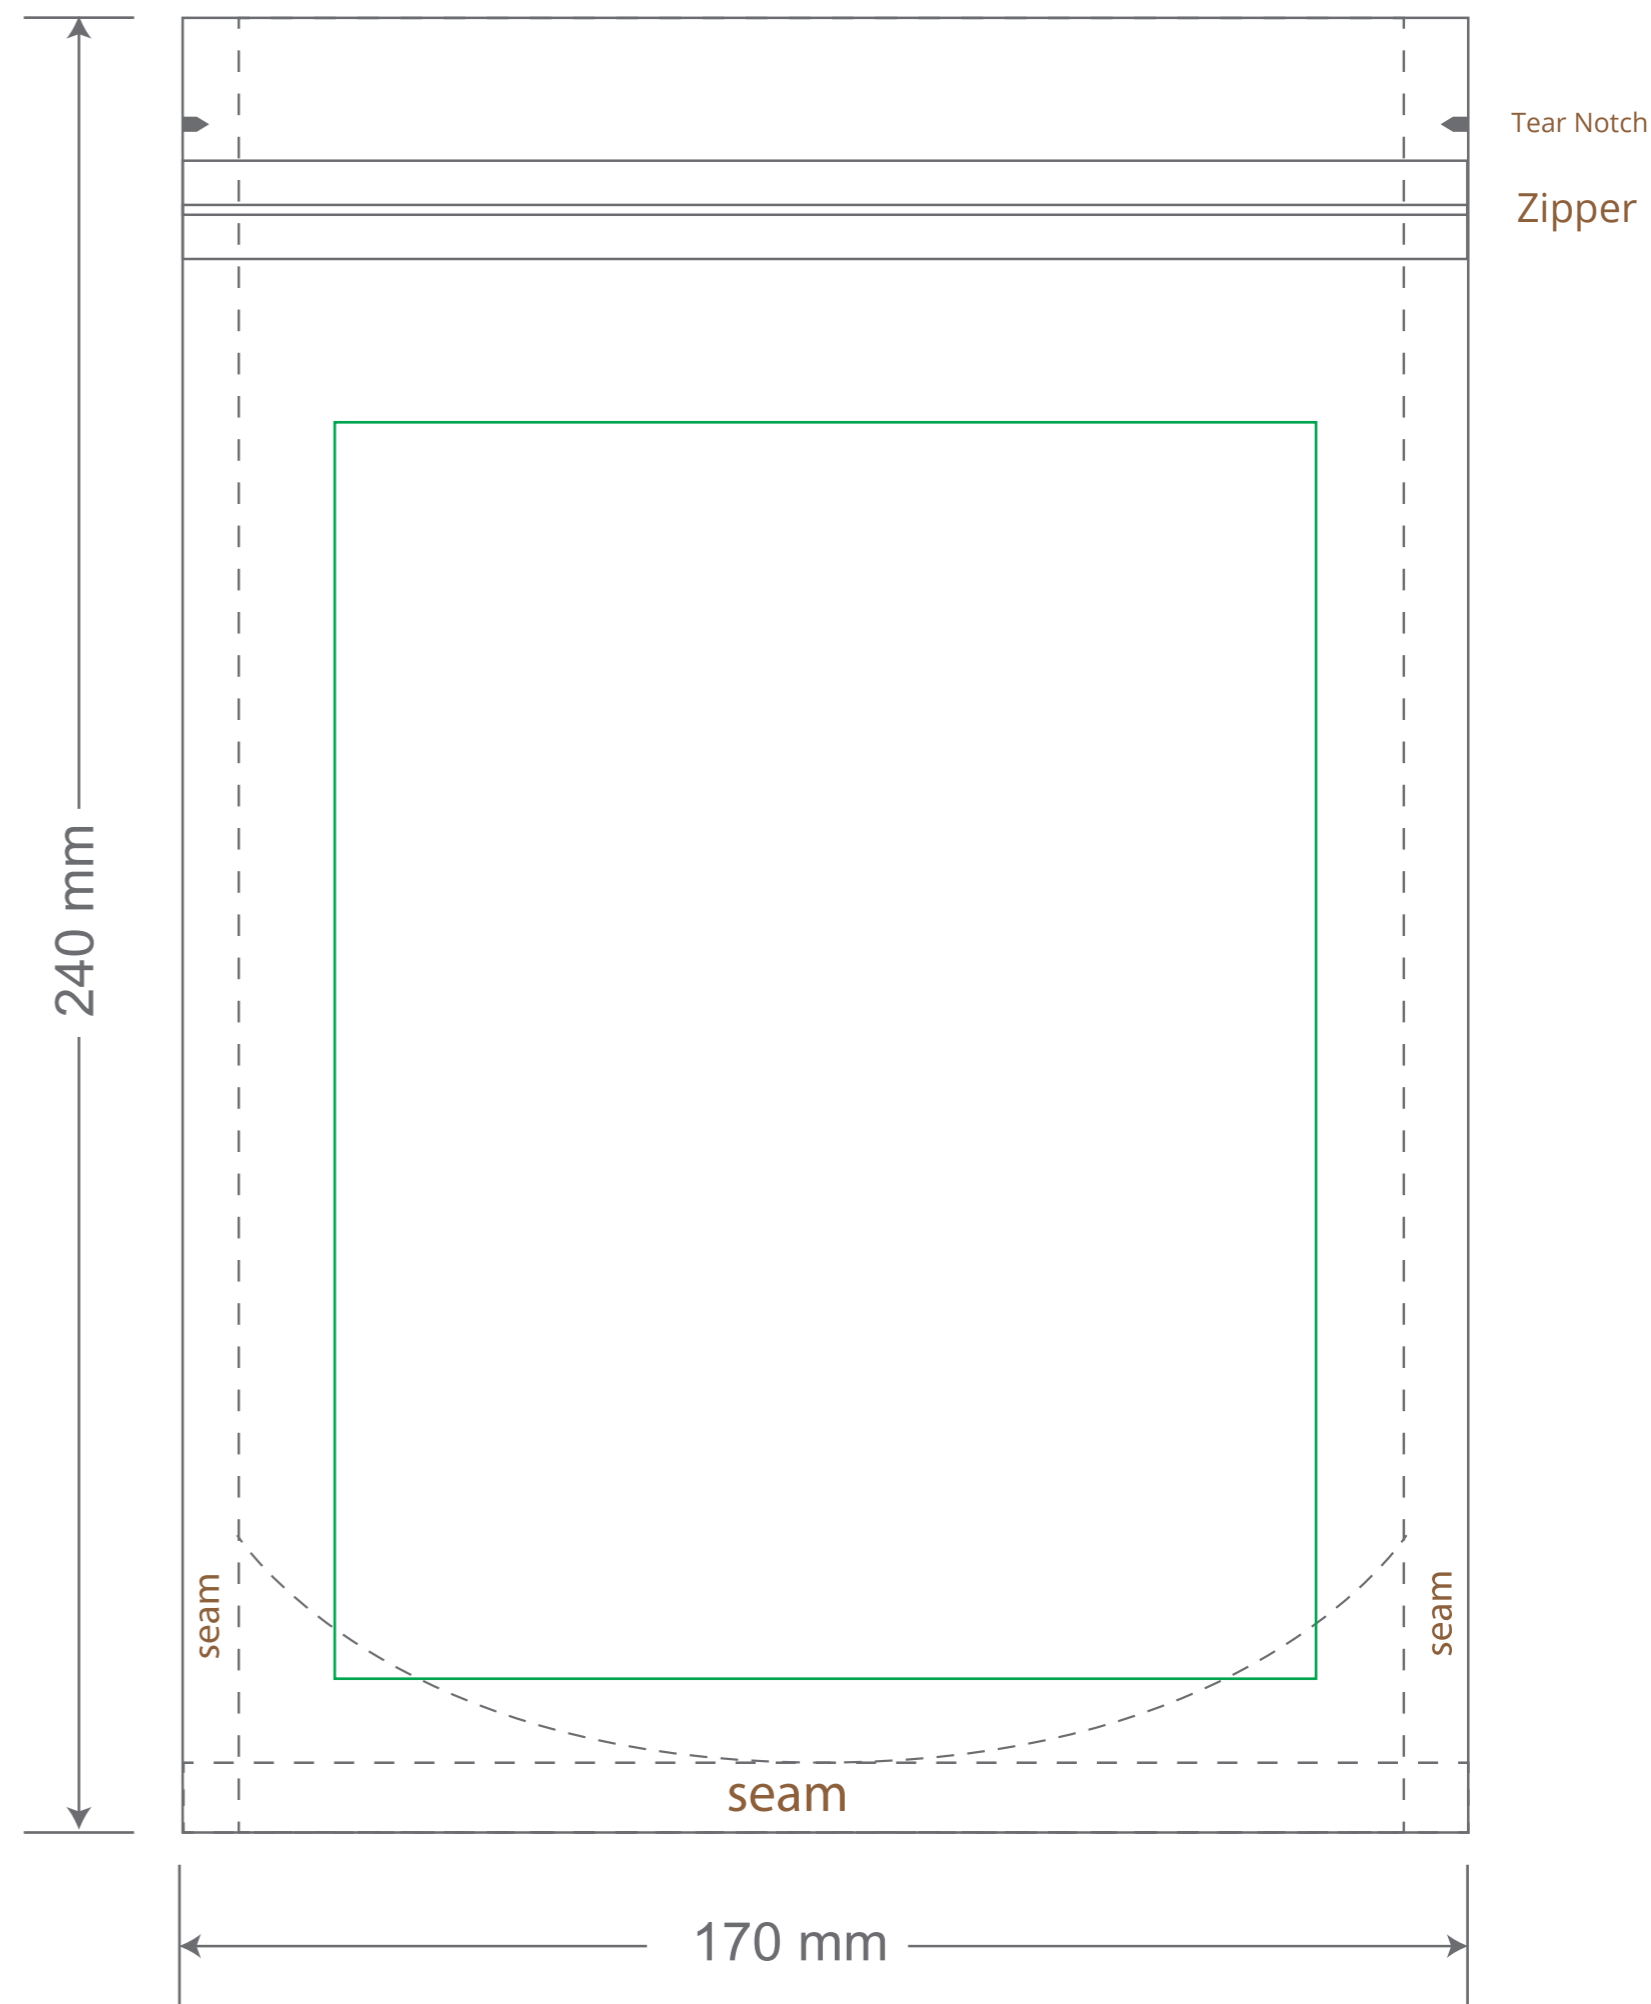

Front

Back

Green area is the bag area is the printing area, artwork with at most 2 colors for silkscreen printing.

Note: In Silkscreen printing Text font size must be bigger than 11pt can be clearly printed.