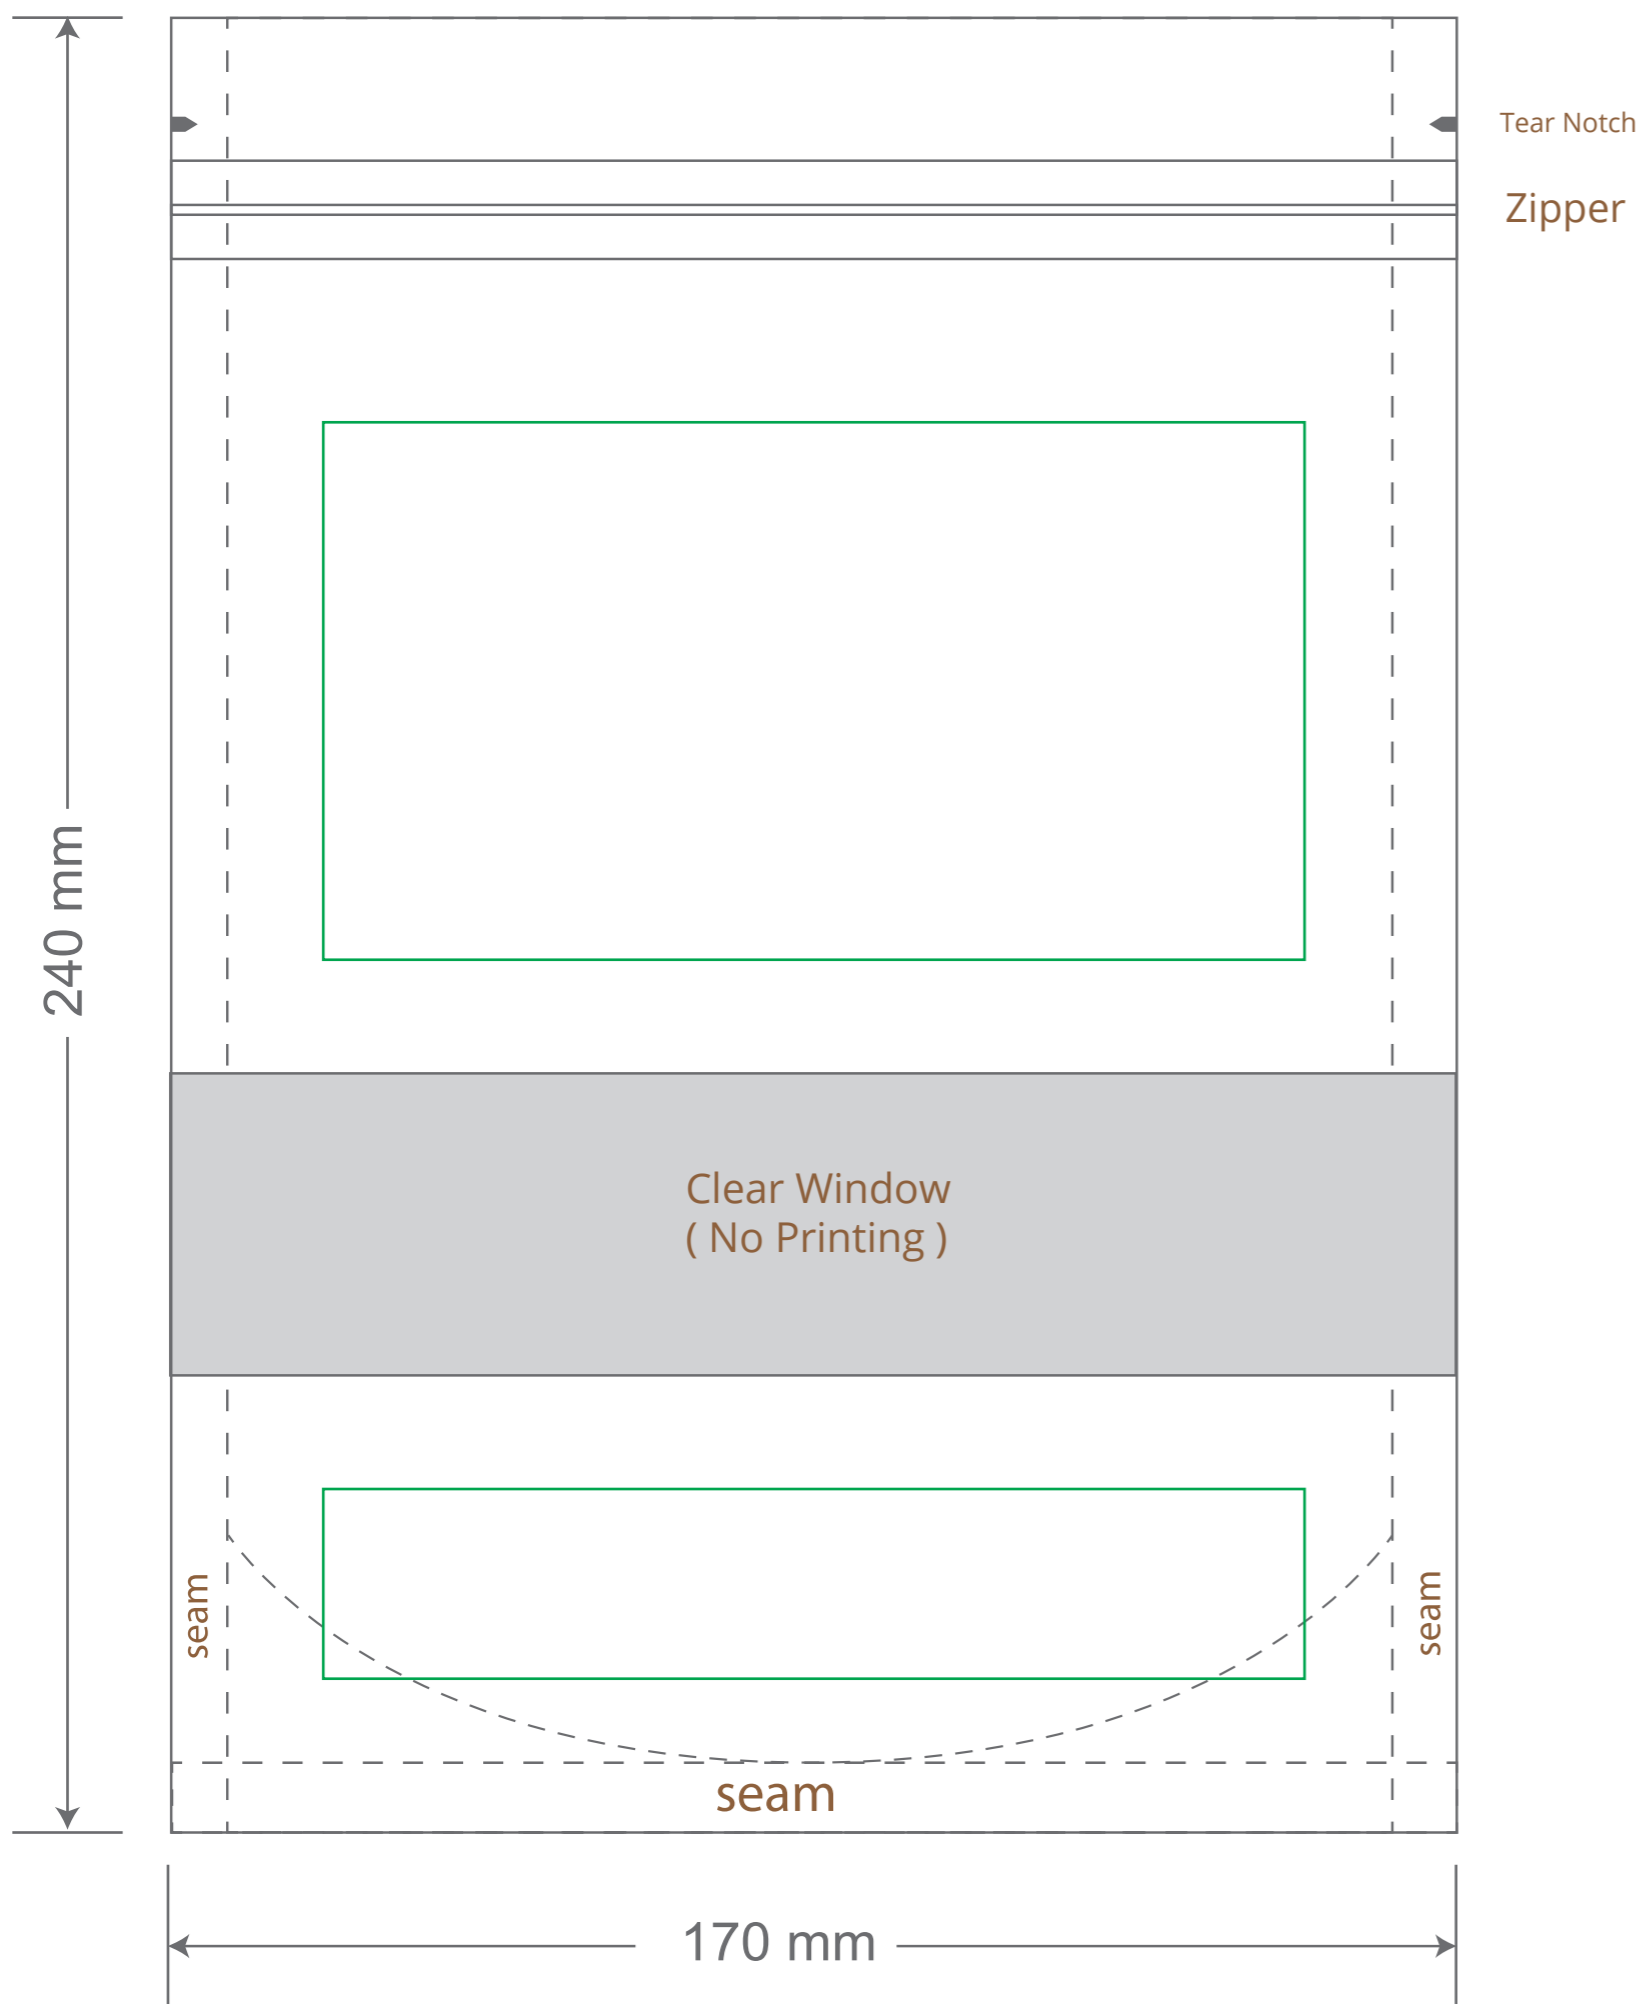

Front

Back

Green area is the bag area is the printing area, artwork with at most 2 colors for silkscreen printing.

Note: In Silkscreen printing Text font size must be bigger than 11pt can be clearly printed.