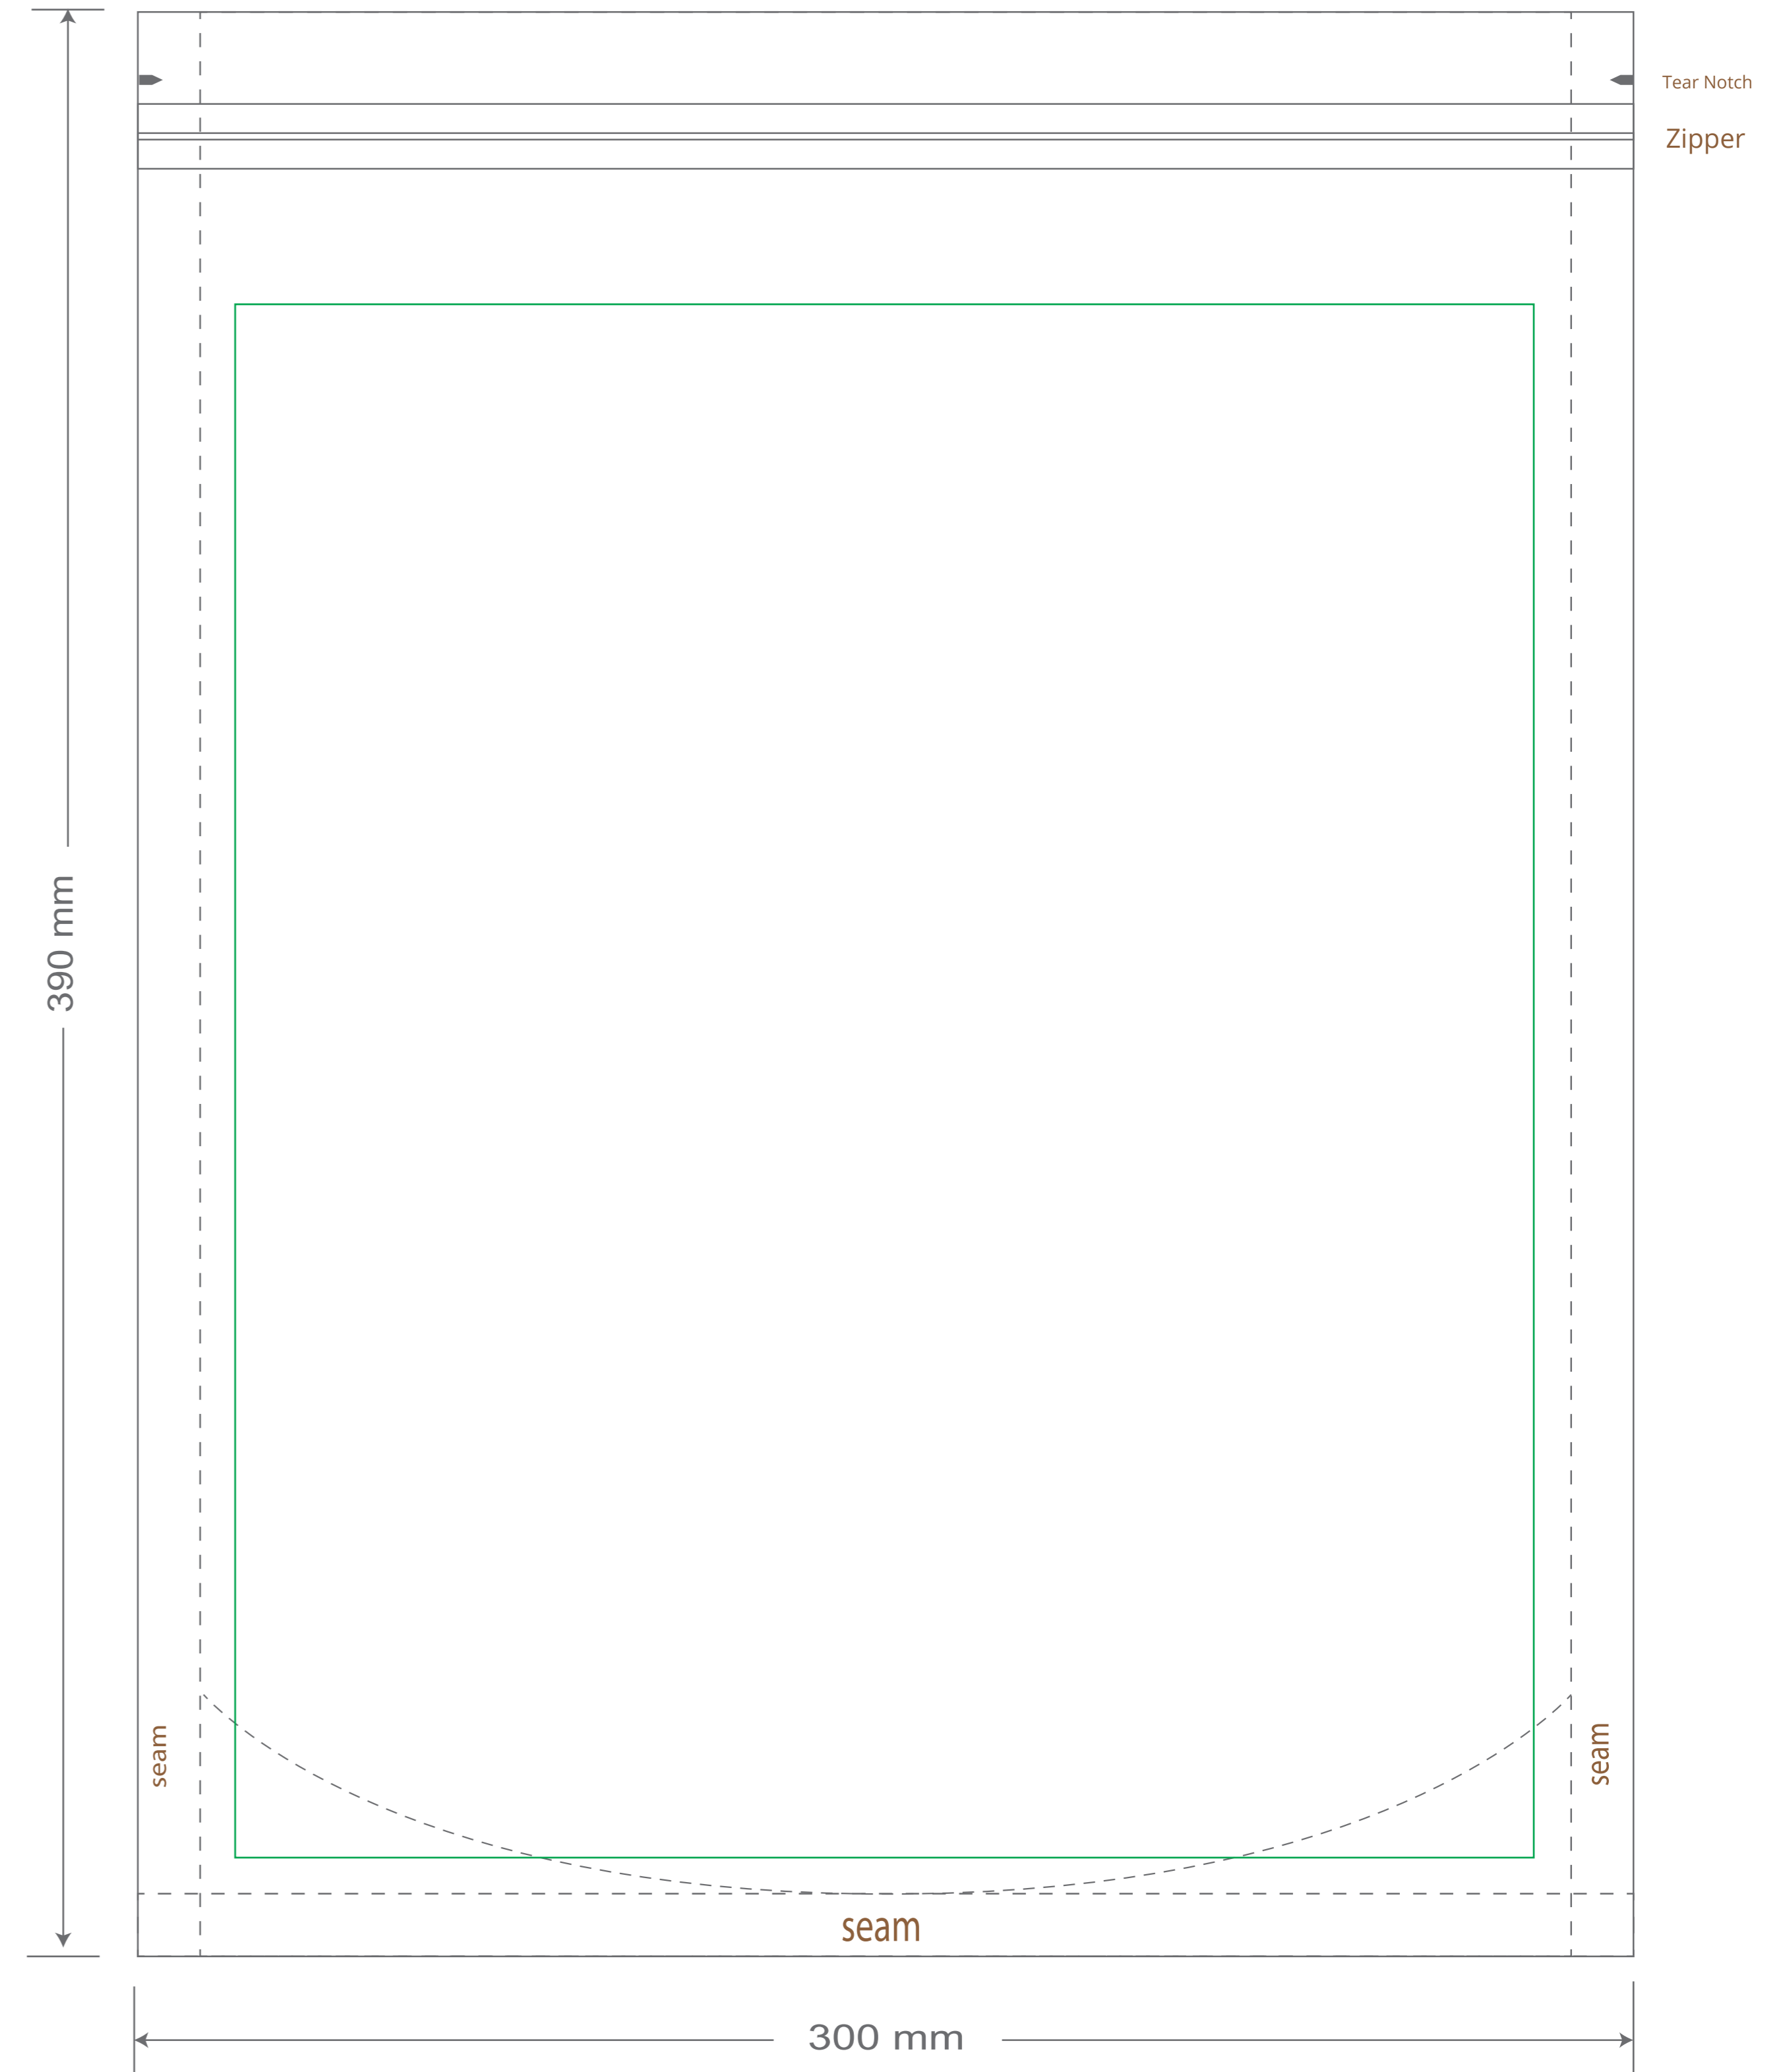

Front

Back

Green area is the bag area is the printing area, artwork with at most 2 colors for silkscreen printing.

Note: In Silkscreen printing Text font size must be bigger than 11pt can be clearly printed.