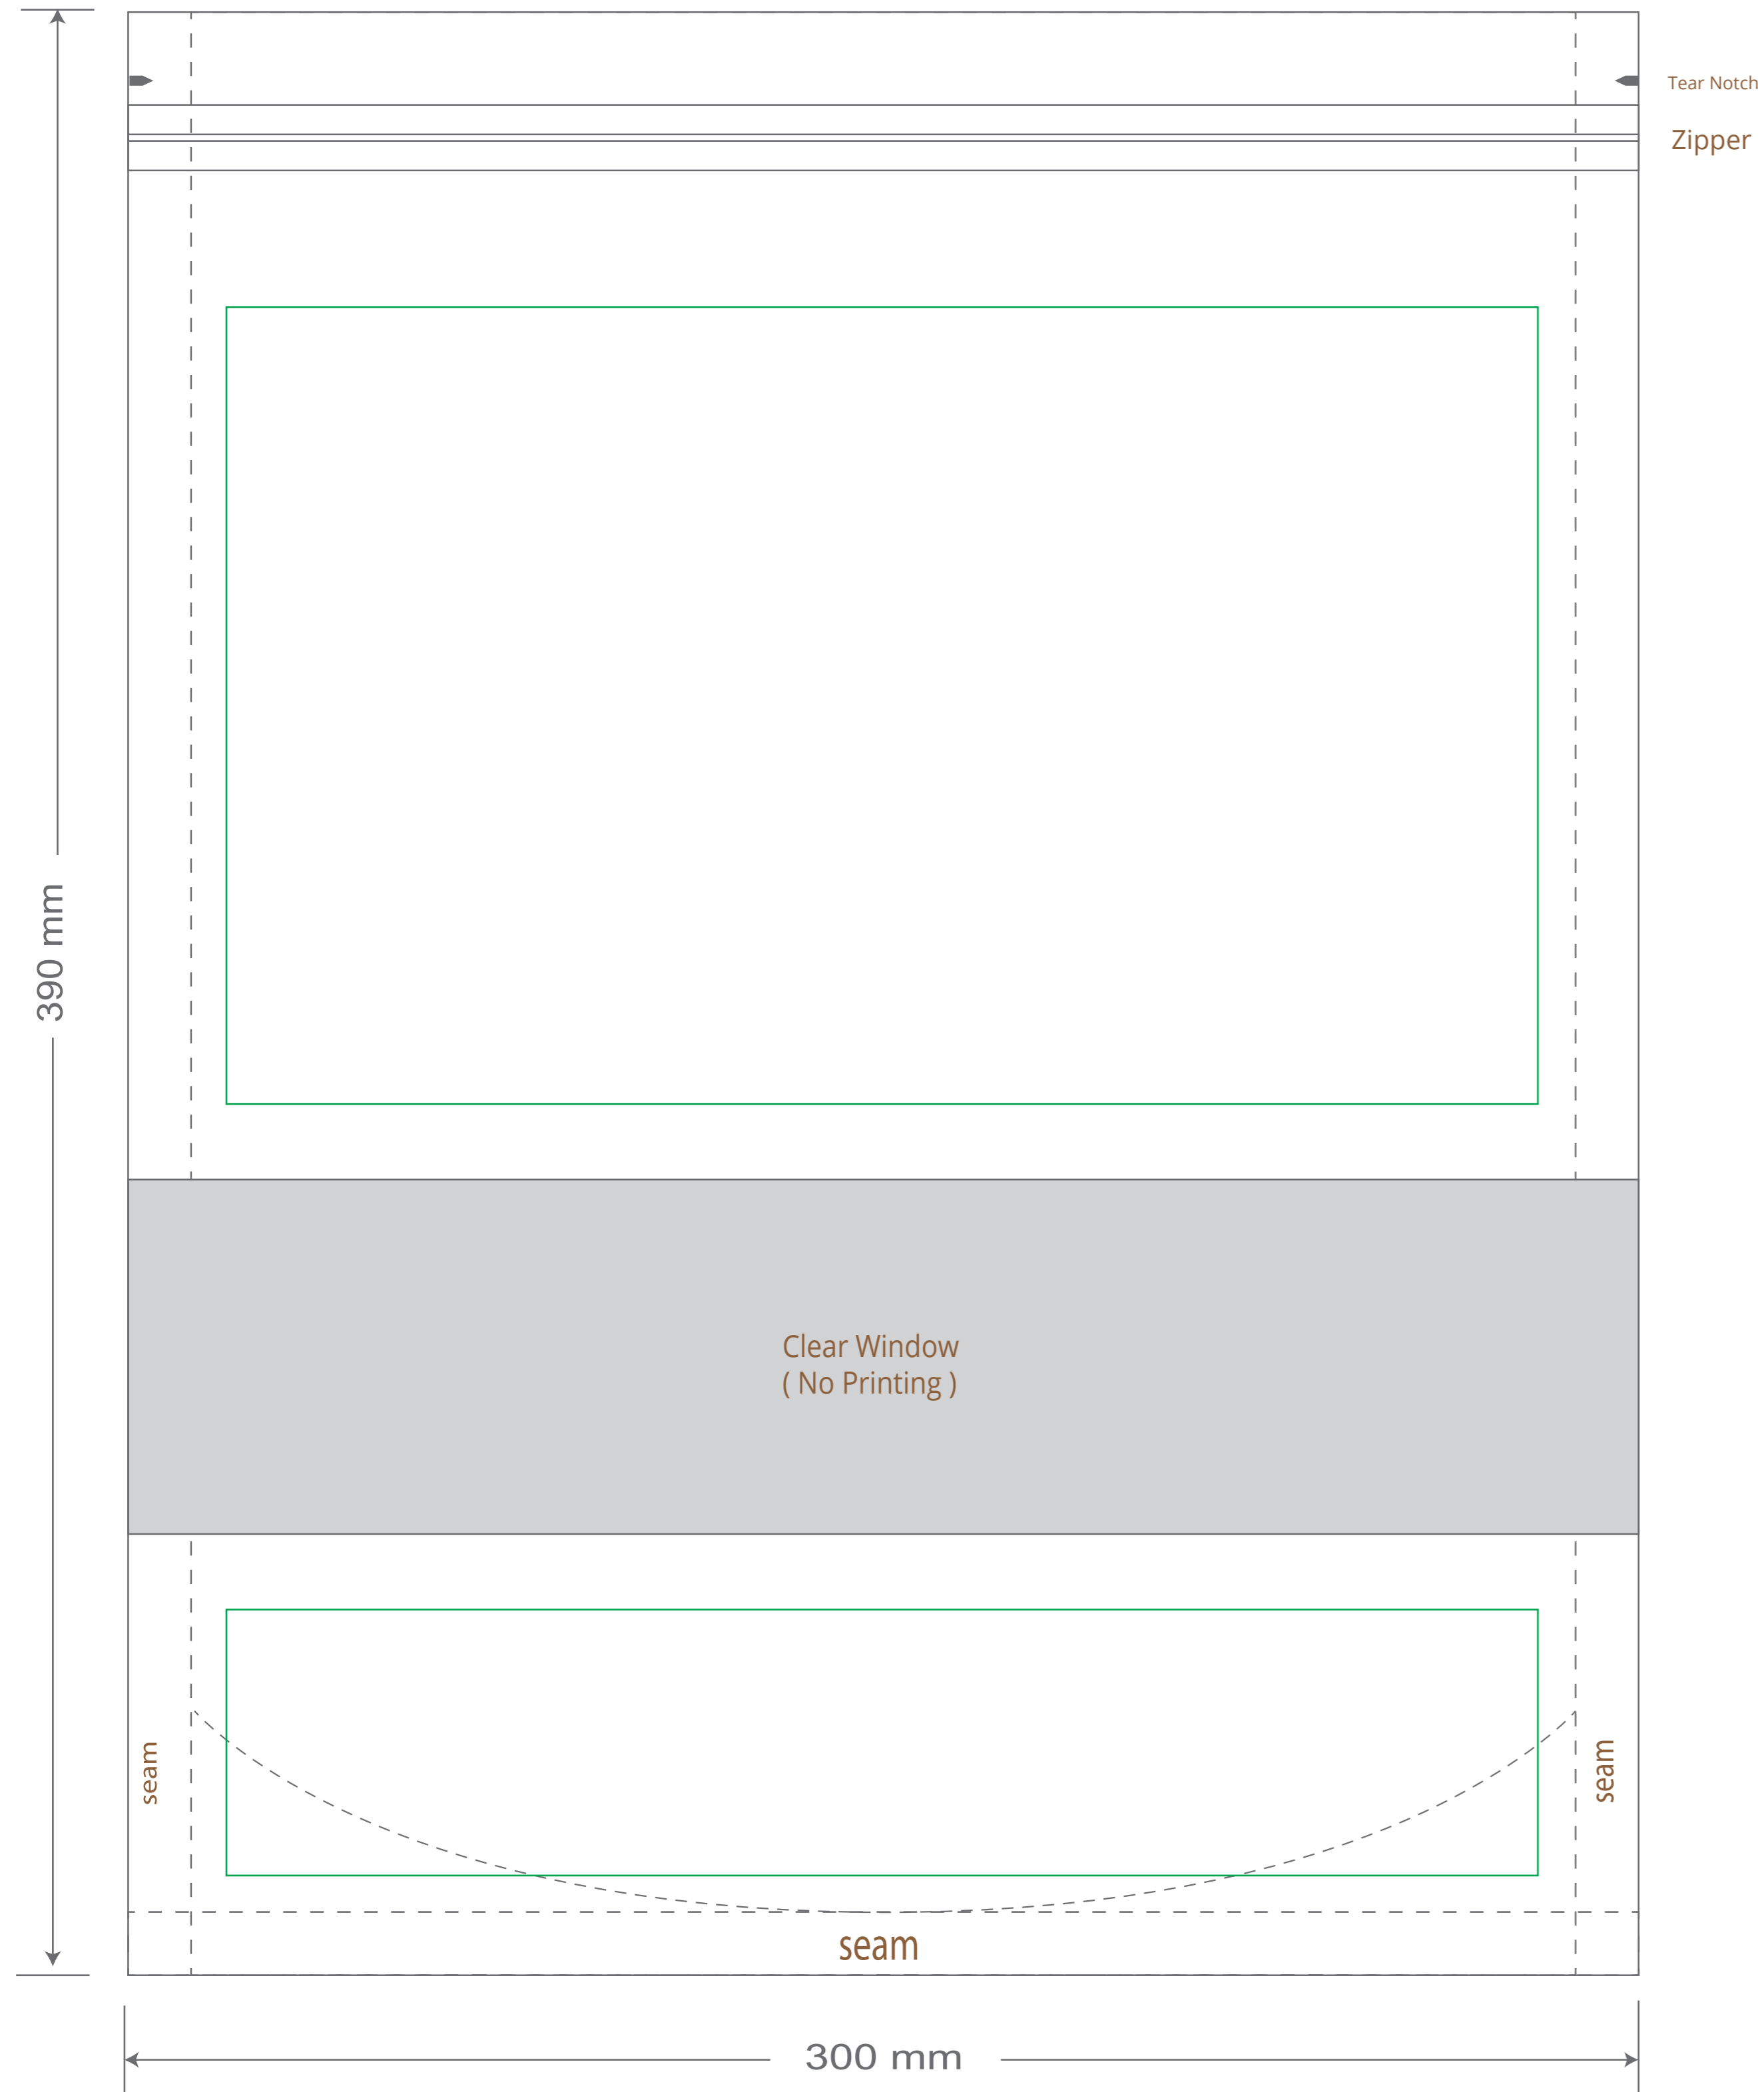

Front

Back

Green area is the bag area is the printing area, artwork with at most 2 colors for silkscreen printing.

Note: In Silkscreen printing Text font size must be bigger than 11pt can be clearly printed.