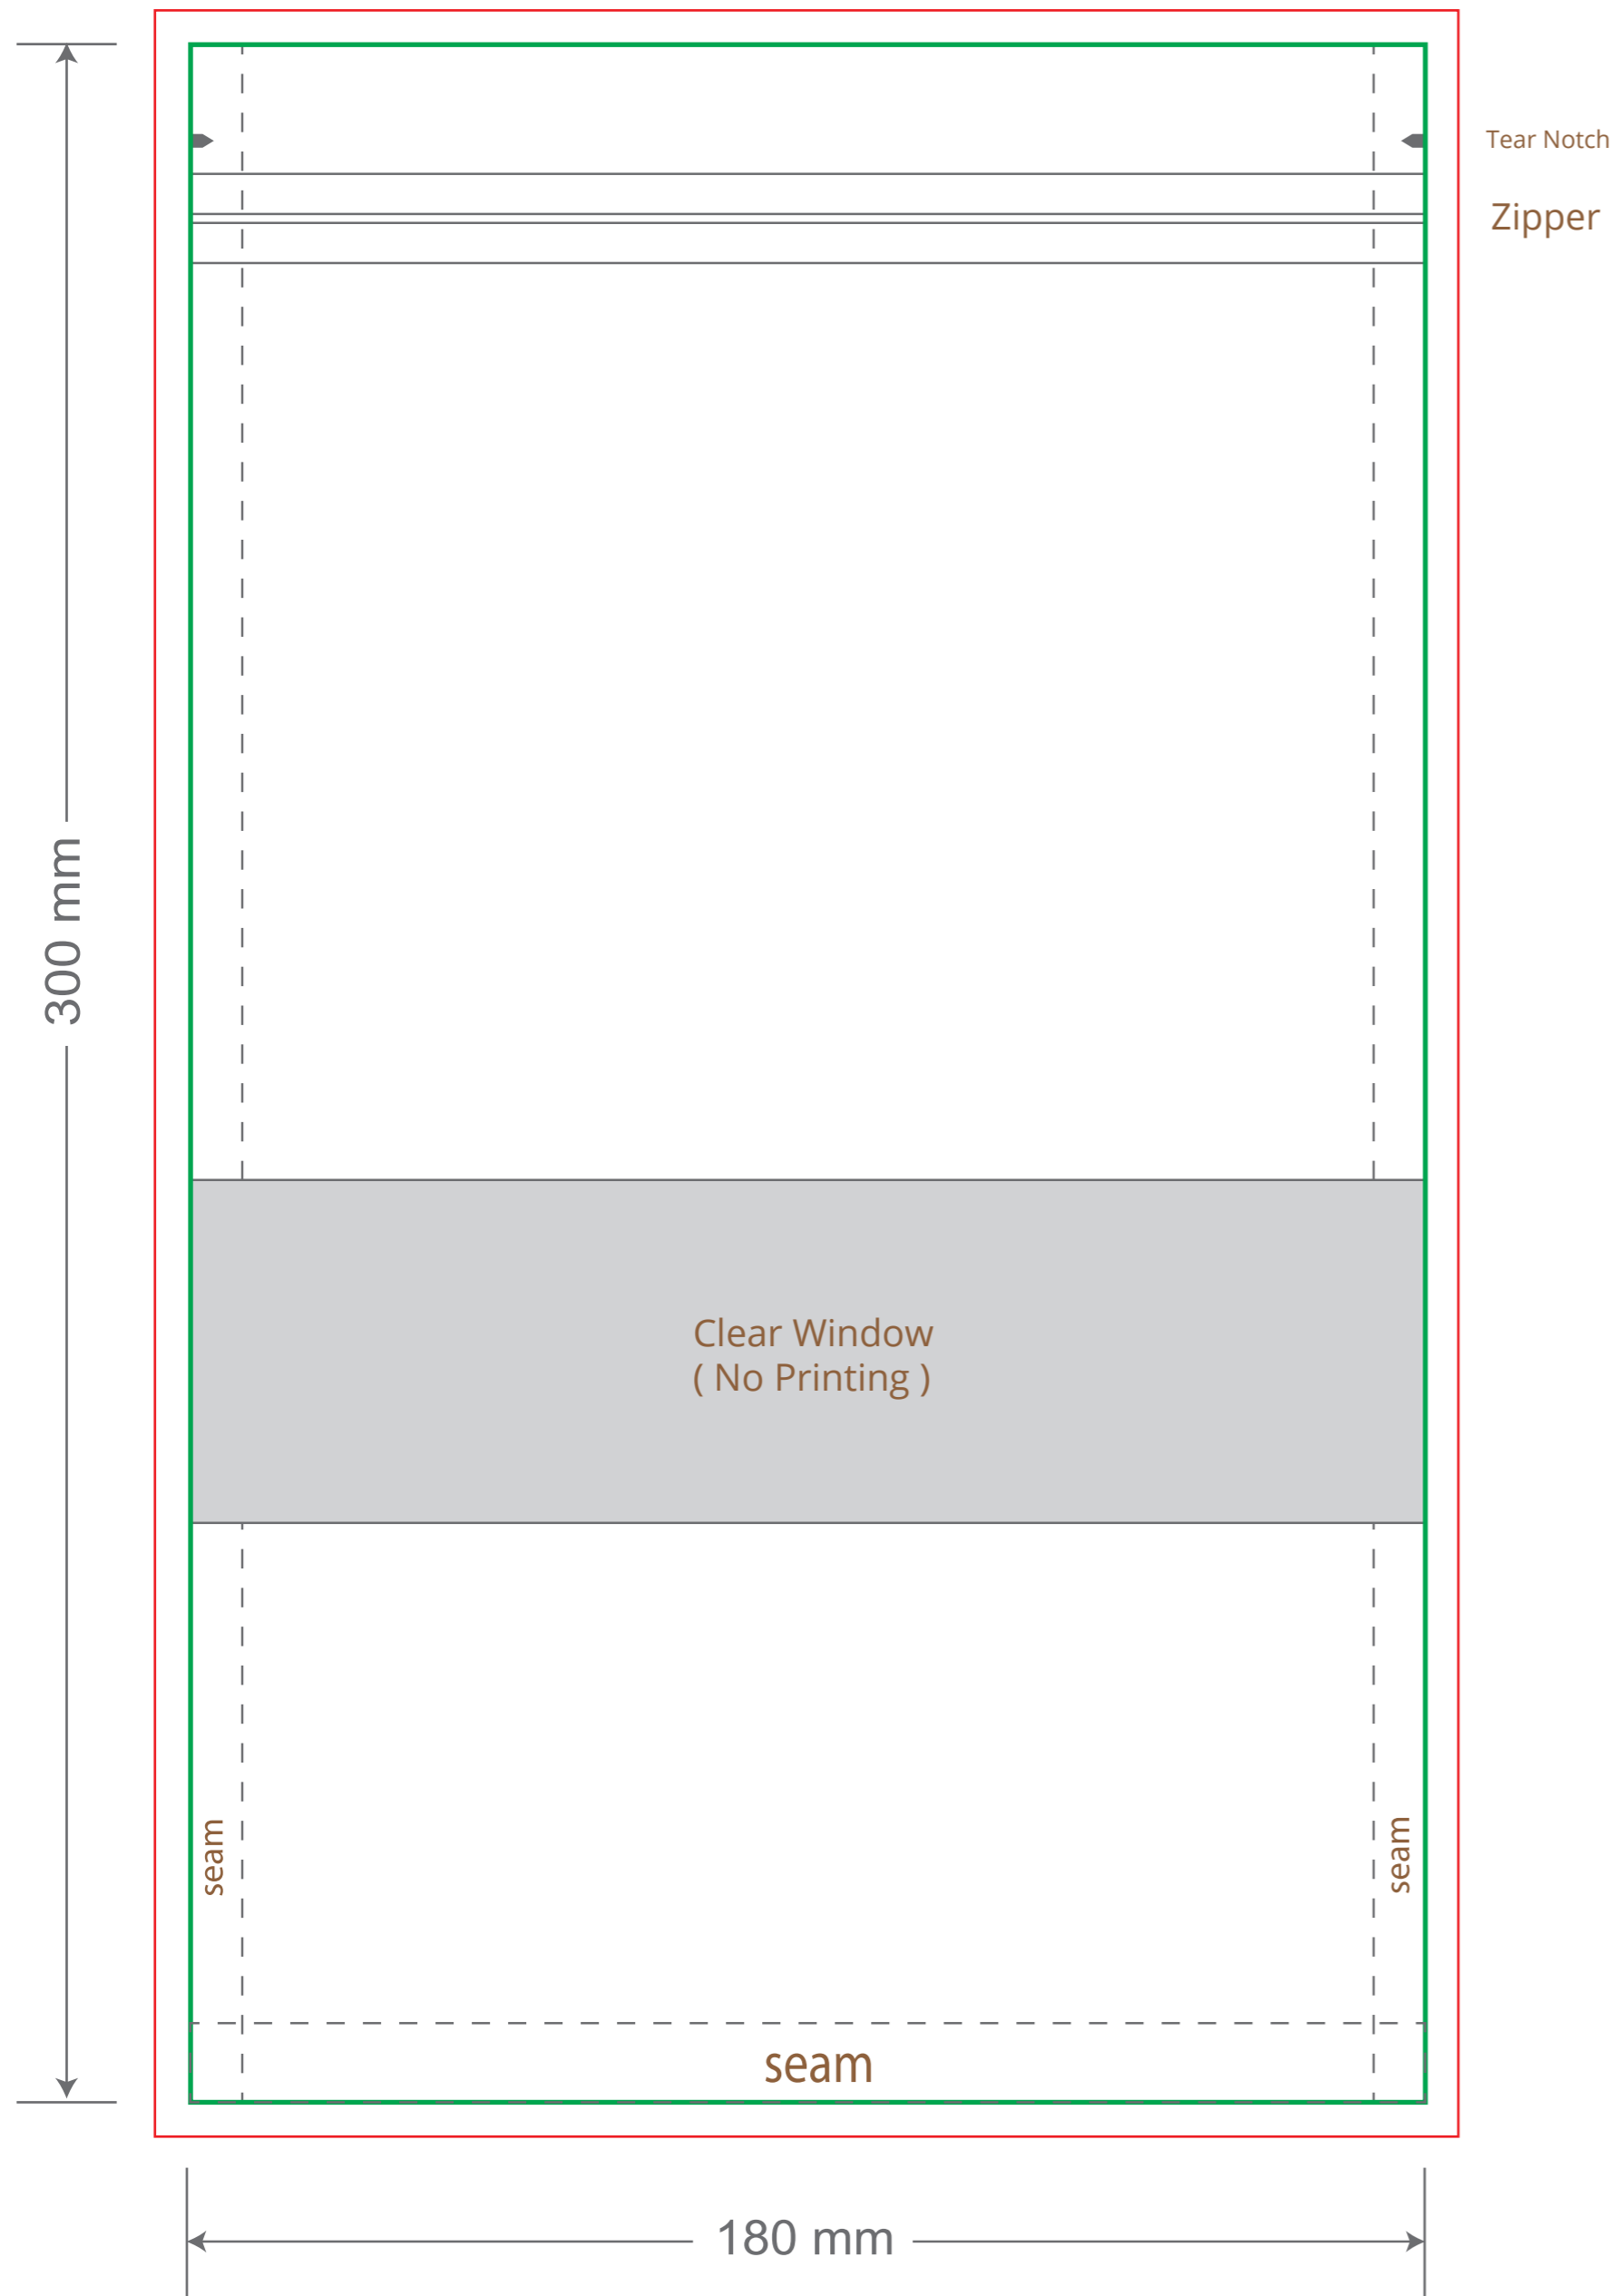

# Front

# Back

Green area is the bag area can with printing, except the window area.

Red area is the bleed area, please extend your artwork outside the green area within the red area.