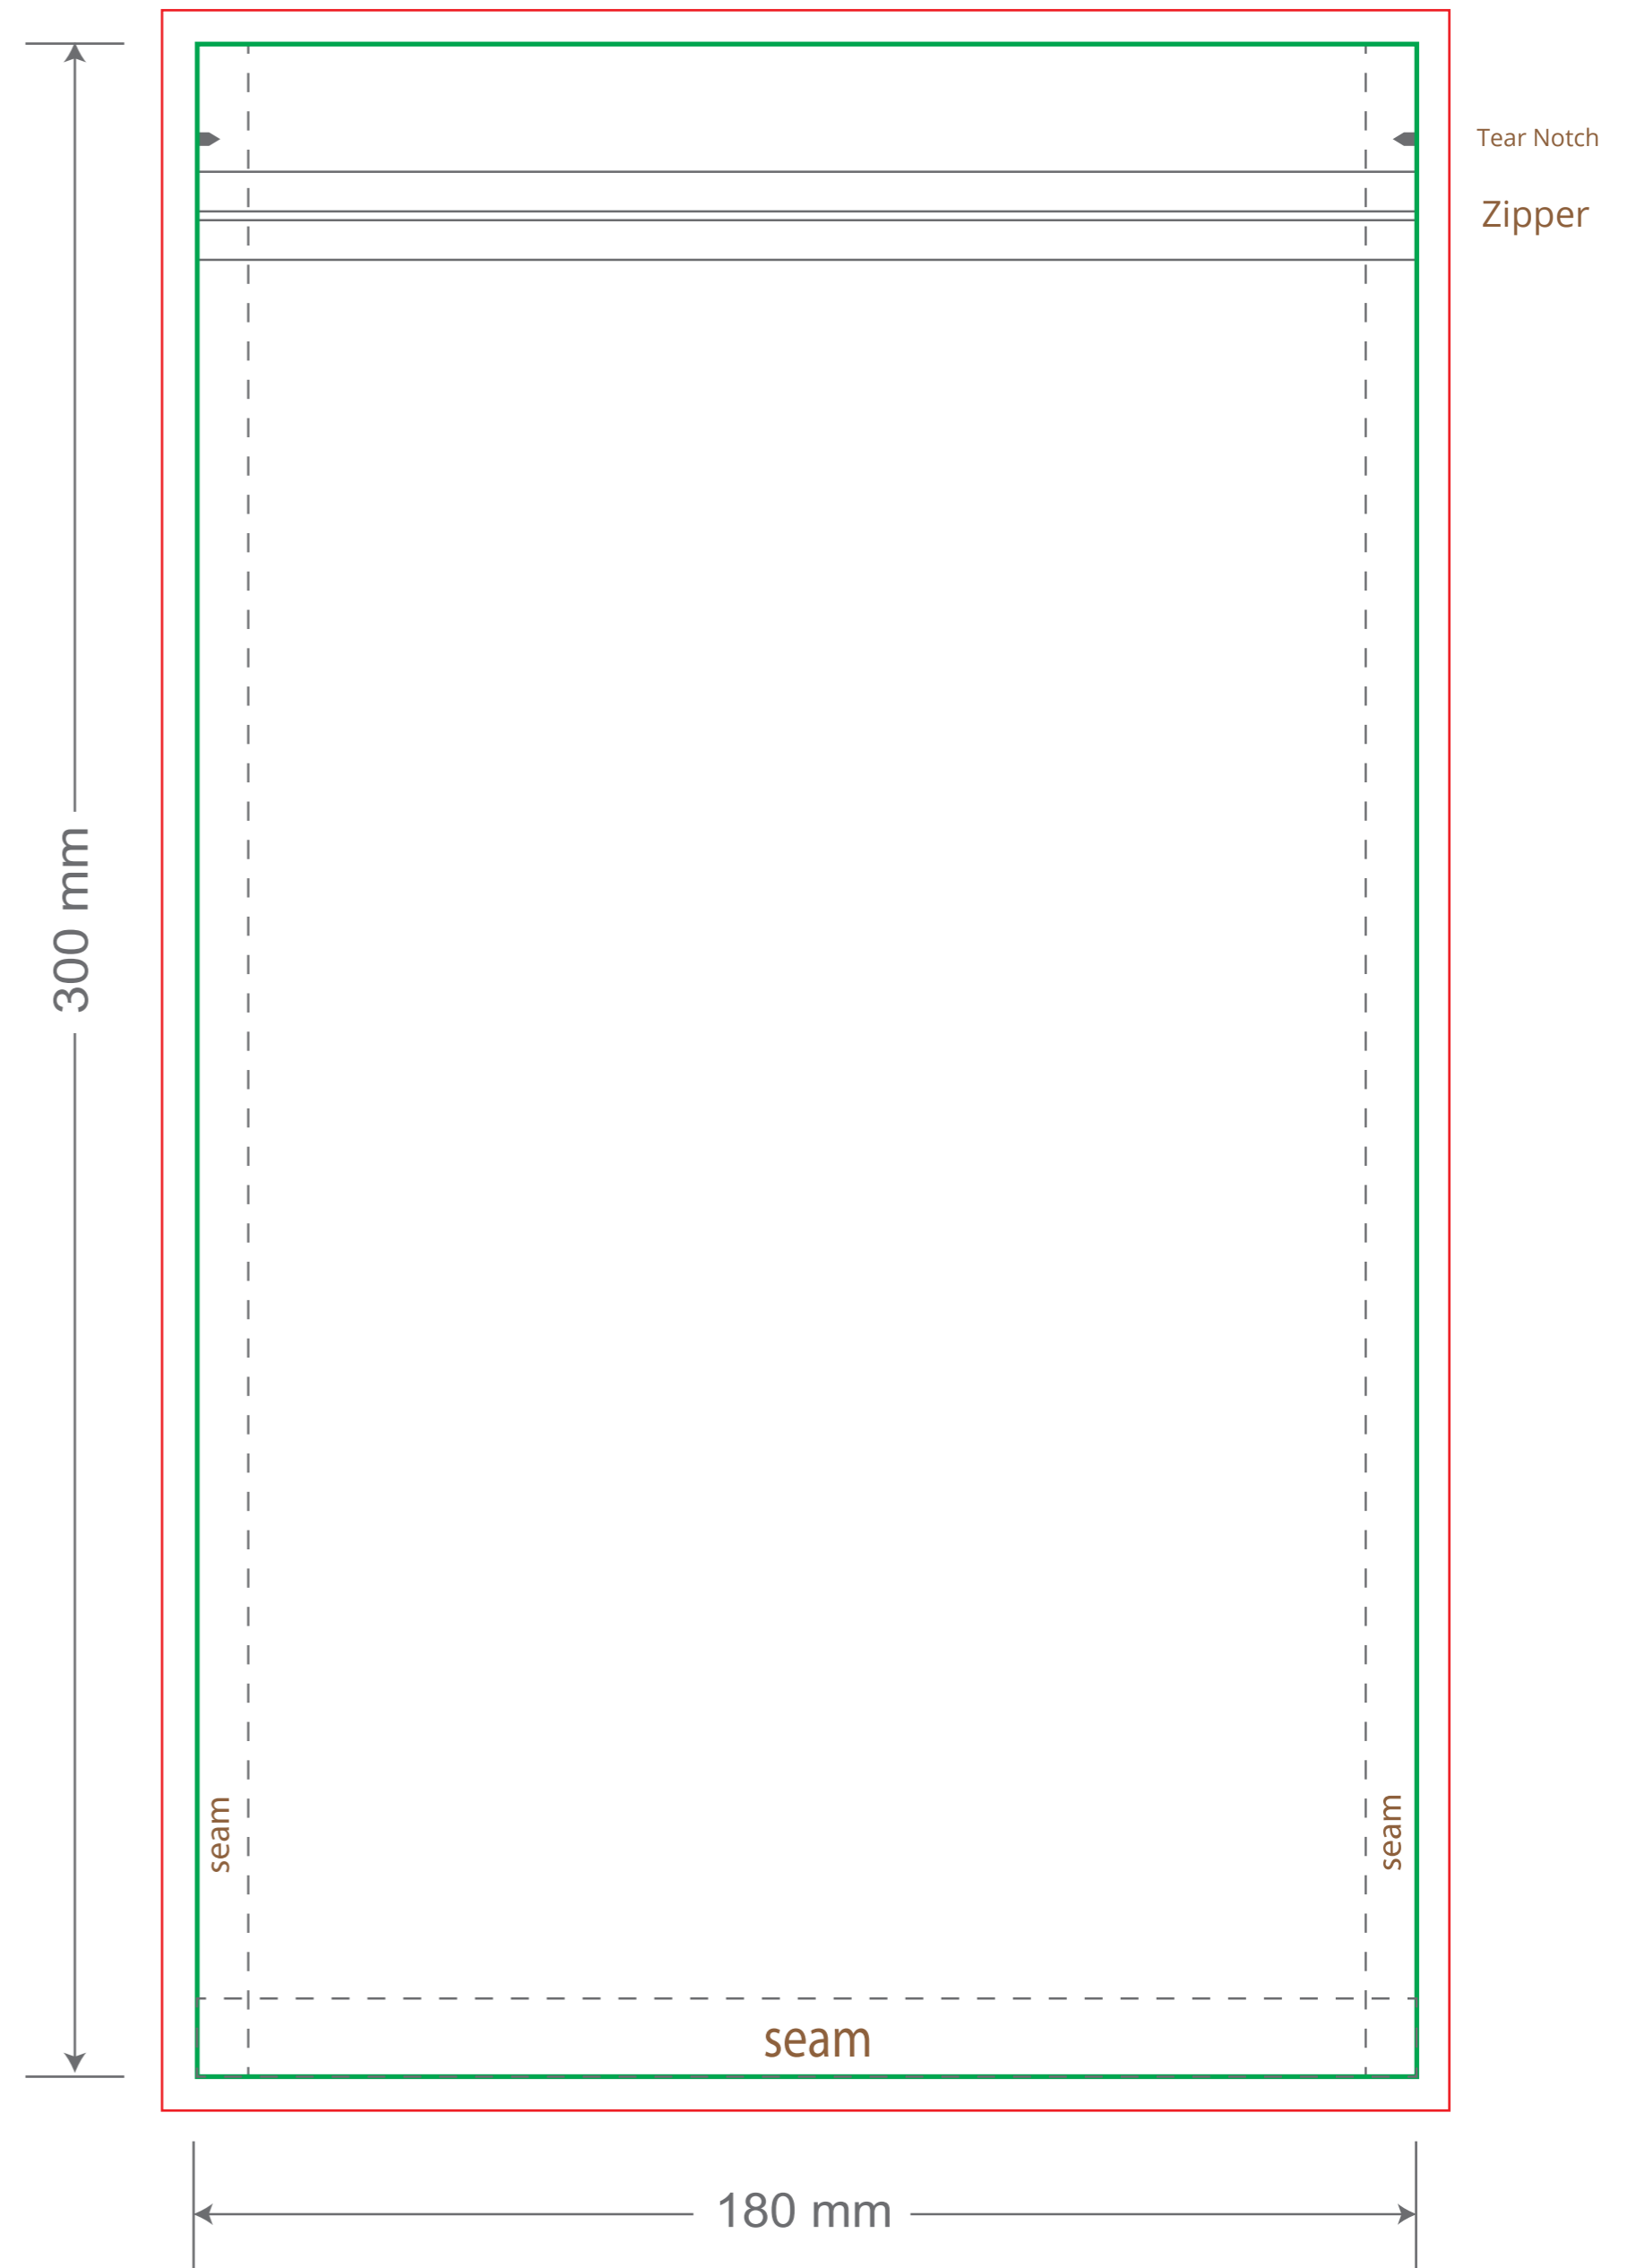

# Front

# Back

Green area is the bag area can with printing, except the window area.

Red area is the bleed area, please extend your artwork outside the green area within the red area.